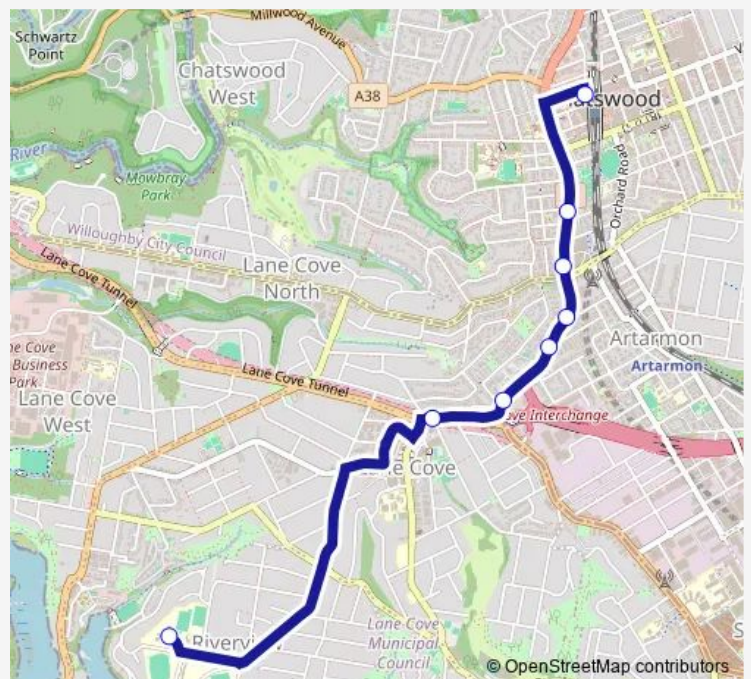

School Bus 686w St. Ignatius, Riverview to Chatswood Stn

[Go to website](#)

**Direction**

St Ignatius' College, School Grounds, Regis Dr —  
Chatswood Station, Railway St, Stand H

8 stops

[Open route schedule](#)

St Ignatius' College, School Grounds, Regis Dr

Lane Cove Interchange, Longueville Rd, Stand B

Pacific Hwy At Burley St

Pacific Hwy Opp Eric Rd

Pacific Hwy Opp Palmer St

Pacific Hwy After Mowbray Rd

Pacific Hwy At Sutherland Rd

Chatswood Station, Railway St, Stand H

Route schedule

St Ignatius' College, School Grounds, Regis Dr —  
Chatswood Station, Railway St, Stand H

Monday	15:38
Tuesday	15:38
Wednesday	15:38
Thursday	15:38
Friday	15:38
Saturday	—
Sunday	—

Route info

Direction: St Ignatius' College, School Grounds, Regis Dr

Stops: 8

Trip Duration: 0 hour 18 min

686w — St. Ignatius, Riverview to Chatswood Stn

686w School Bus time schedules and route maps are available in an offline PDF at [busmaps.com](https://busmaps.com). Use the [busmaps.com](https://busmaps.com) website to see live bus times, train schedule or subway schedule, and step-by-step directions for all public transit in Sydney