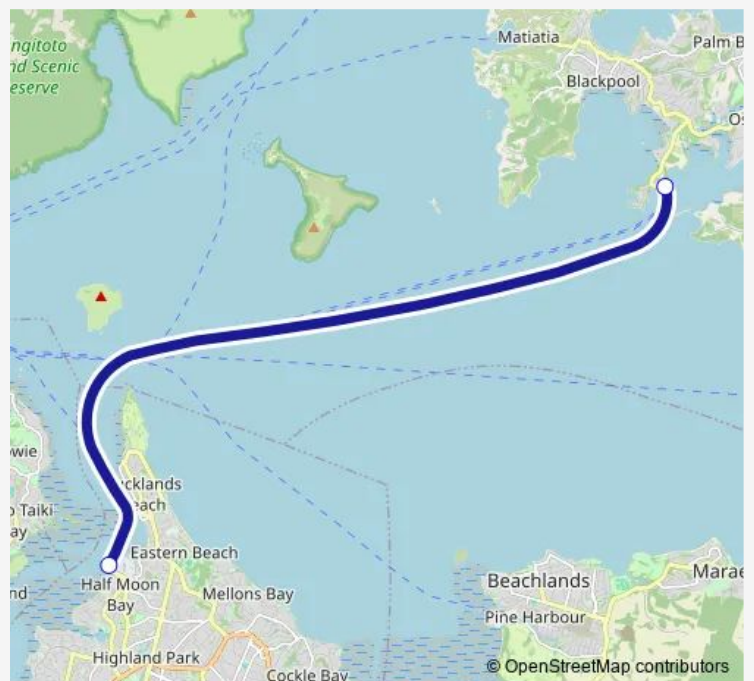

Direction

Kennedy Point Sealink Ferry Terminal — Half Moon Bay Sealink Ferry Terminal

2 stops

[Open route schedule](#)

Kennedy Point Sealink Ferry Terminal

Half Moon Bay Sealink Ferry Terminal

Route schedule

Kennedy Point Sealink Ferry Terminal — Half Moon Bay Sealink Ferry Terminal

Monday	06:00-19:00
Tuesday	06:00-19:00
Wednesday	06:00-19:00
Thursday	06:00-19:00
Friday	06:00-19:00
Saturday	07:00-19:00
Sunday	07:00-19:00

Route info

Direction: Kennedy Point Sealink Ferry Terminal

Stops: 2

Trip Duration: 0 hour 50 min

Direction

Half Moon Bay Sealink Ferry Terminal — Kennedy Point Sealink Ferry Terminal

2 stops

[Open route schedule](#)

Half Moon Bay Sealink Ferry Terminal

Kennedy Point Sealink Ferry Terminal

Route schedule

Half Moon Bay Sealink Ferry Terminal — Kennedy Point Sealink Ferry Terminal

Monday 05:00-18:00

Tuesday 05:00-18:00

Wednesday 05:00-18:00