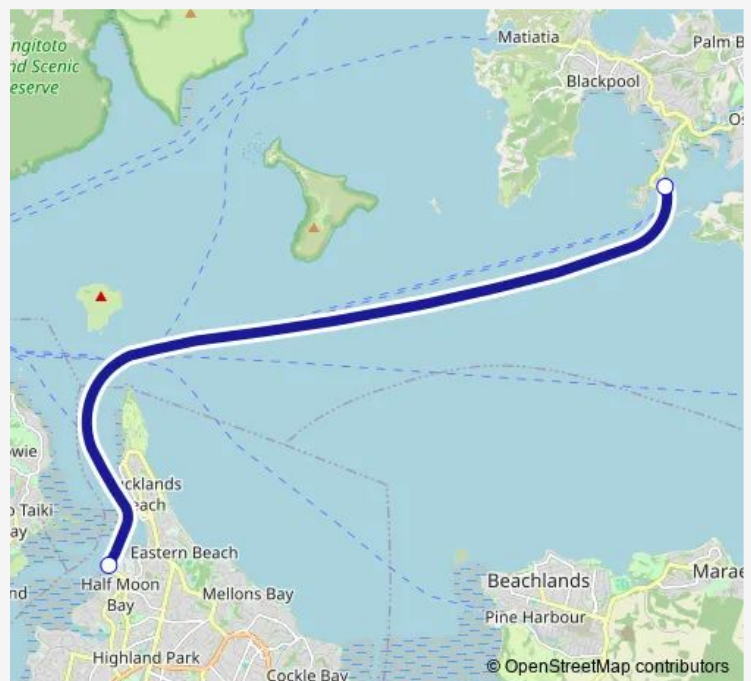

### Direction

Kennedy Point Sealink Ferry Terminal — Half Moon Bay Sealink Ferry Terminal

2 stops

[Open route schedule](#)

Kennedy Point Sealink Ferry Terminal

Half Moon Bay Sealink Ferry Terminal

### Route schedule

Kennedy Point Sealink Ferry Terminal — Half Moon Bay Sealink Ferry Terminal

Monday	06:00-19:00
Tuesday	06:00-19:00
Wednesday	06:00-19:00
Thursday	06:00-19:00
Friday	06:00-19:00
Saturday	07:00-19:00
Sunday	07:00-19:00

### Route info

Direction: Kennedy Point Sealink Ferry Terminal

Stops: 2

Trip Duration: 0 hour 50 min

KPHM

BusMaps

### Direction

Half Moon Bay Sealink Ferry Terminal — Kennedy Point Sealink Ferry Terminal

2 stops

[Open route schedule](#)

Half Moon Bay Sealink Ferry Terminal

Kennedy Point Sealink Ferry Terminal