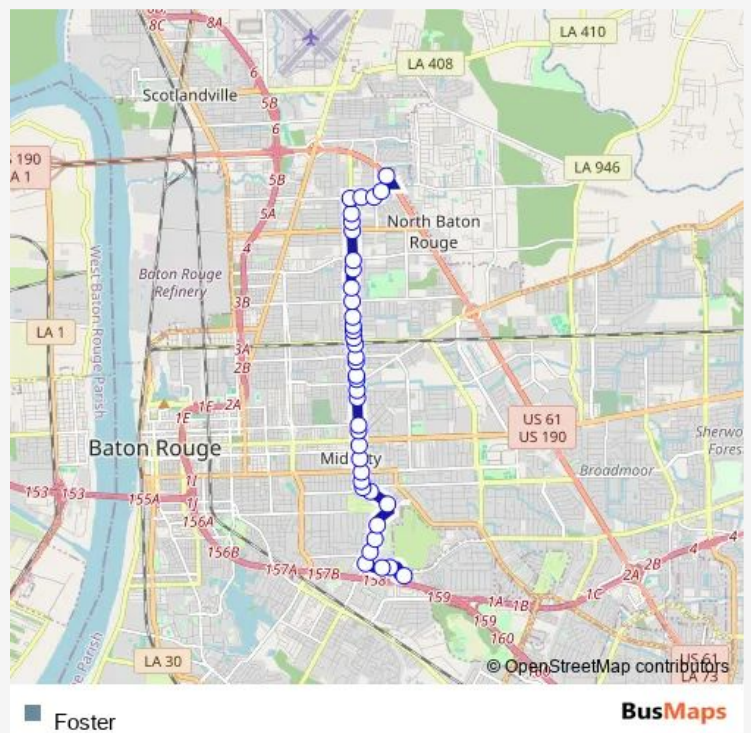

Direction
 Earl K. Long Transfer Center - N — City Place @ Barns & Noble

43 stops

[Open route schedule](#)

- Earl K. Long Transfer Center - N
- Airline @ New Life Ministries - N
- Airline @ McClelland Dollar General - N
- N Foster @ Airline - S
- N Foster @ Claiborne Elementary - S
- N Foster @ Greenwell - S
- N Foster @ Hollywood - S
- N Foster @ Lorraine - S
- N Foster @ Sycamore - S
- N Foster @ Evangeline - S
- N Foster @ Clayton - S
- N Foster @ Sherwood - S
- N Foster @ Prescott - S
- N Foster @ Linden - S
- N Foster @ Charles - S
- N Foster @ Winbourne Ave - S
- N Foster @ Wilmot St - S
- N Foster @ Frey St - S
- N Foster @ Underwood Ave - S
- N Foster @ Osborne Ave - S
- N Foster @ Choctaw Dr - S

Route schedule

Earl K. Long Transfer Center - N — City Place @ Barns & Noble

Monday	06:13-21:13
Tuesday	06:13-21:13
Wednesday	06:13-21:13
Thursday	06:13-21:13
Friday	06:13-21:13
Saturday	06:28-18:58
Sunday	07:13-19:15

Route info

Direction: Earl K. Long Transfer Center - N

Stops: 43

Trip Duration: 0 hour 23 min

N Foster @ Adams Ave - S

N Foster @ Fairfield Ave - S

N Foster @ Washington Ave - S

N Foster @ Staring Education Center - S

Sunday 06:36-19:06

Route info

Direction: City Place @ Barns & Noble

Stops: 39

Trip Duration: 0 hour 23 min

S Foster Dr @ Osborn Ave - N

S Foster Dr @ Underwood - N

S Foster Dr @ Frey - N