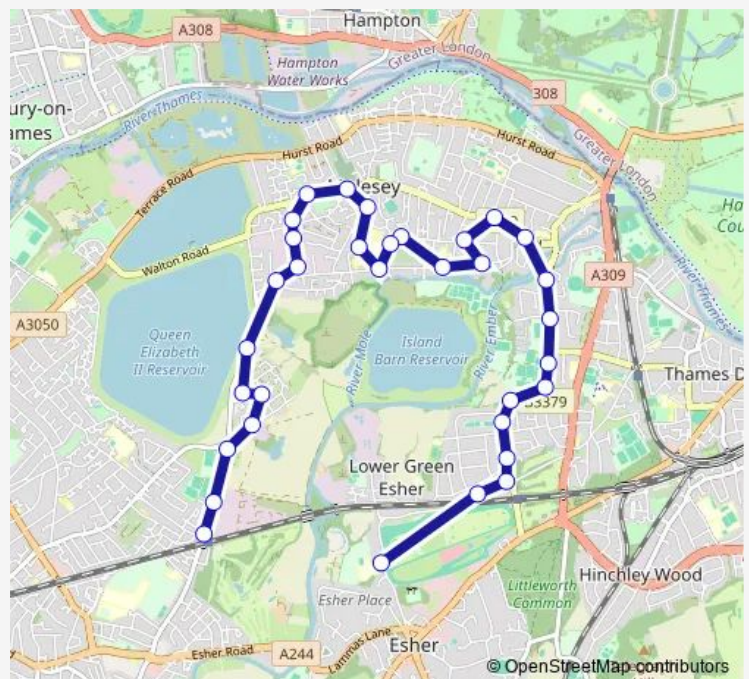

Bus 814 Fieldcommon - West & East Molesey - Esher High Sch

[Go to website](#)

Direction

Esher High School — Hersham Railway Station

33 stops

[Open route schedule](#)

- Esher High School
- Woodend
- Esher Railway Station
- Carleton Close
- The Drive
- Imber Grove
- Elm Tree Avenue
- Imber Court
- Orchard Lane
- Riverside Avenue
- Hansler Grove
- Manor Road
- Seymour Road
- Molesey Health Centre
- The Wilderness
- Beauchamp Road
- Ray Road
- Island Farm Road
- High Street
- Yeend Close
- Faraday Road

Route schedule

Esher High School — Hersham Railway Station

Monday	15:10
Tuesday	15:10
Wednesday	15:10
Thursday	15:10
Friday	15:10
Saturday	—
Sunday	—

Route info

Direction: Esher High School

Stops: 33

Trip Duration: 0 hour 33 min

Faraday Road

Yeend Close

High Street

Island Farm Road

Ray Road

Beauchamp Road

The Wilderness

Molesey Health Centre

Friday 07:46

Saturday —

Sunday —

Route info

Direction: Ansell Hall

Stops: 28

Trip Duration: 0 hour 39 min

Esher Railway Station