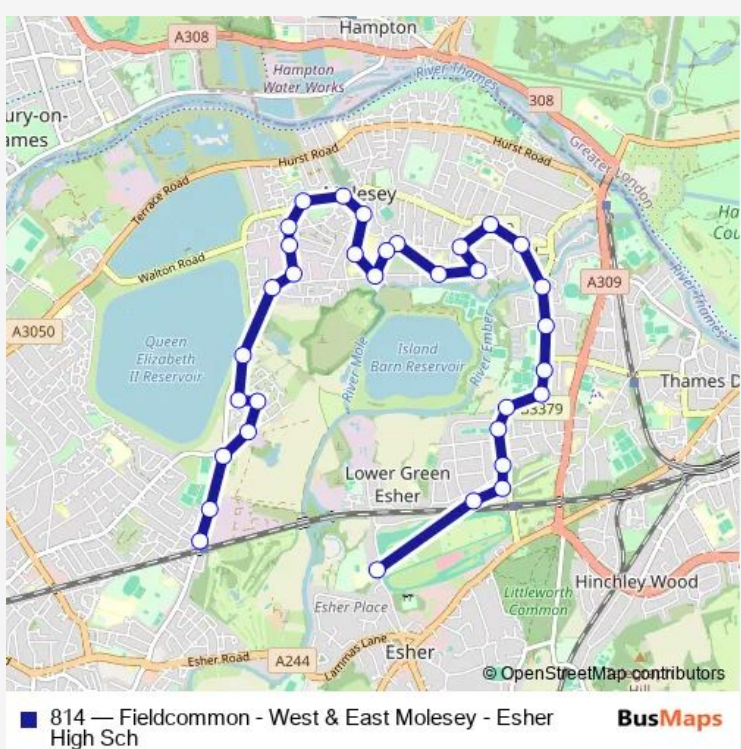

## Bus 814 Fieldcommon - West & East Molesey - Esher High Sch

[Go to website](#)

**Direction**  
 Esher High School — Hersham Railway Station  
 33 stops  
[Open route schedule](#)

- Esher High School
- Woodend
- Esher Railway Station
- Carleton Close
- The Drive
- Imber Grove
- Elm Tree Avenue
- Imber Court
- Orchard Lane
- Riverside Avenue
- Hansler Grove
- Manor Road
- Seymour Road
- Molesey Health Centre
- The Wilderness
- Beauchamp Road
- Ray Road
- Island Farm Road
- High Street
- Yeend Close
- Faraday Road

Route schedule  
 Esher High School — Hersham Railway Station

Monday	15:10
Tuesday	15:10
Wednesday	15:10
Thursday	15:10
Friday	15:10
Saturday	—
Sunday	—

Route info  
 Direction: Esher High School  
 Stops: 33  
 Trip Duration: 0 hour 33 min

Weylands Close

Rydens Road

Esher Rugby Club

Hersham Railway Station

**Direction**

Ansell Hall — Esher High School

28 stops

[Open route schedule](#)

Yeend Close

High Street

Island Farm Road

Ray Road

Beauchamp Road

The Wilderness

Molesey Health Centre

Seymour Road