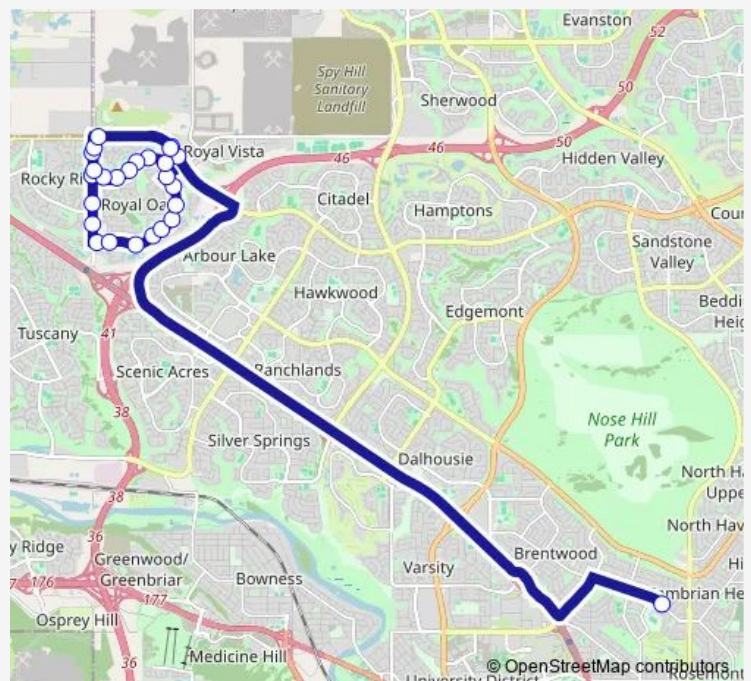

Saturday —

Sunday —

Route info

Direction: WB Northmount DR @ Clarendon RD NW

Stops: 26

Trip Duration: 0 hour 34 min

814 — St. Francis/Royal Oak

NB Royal Oak WY @ Royal Oak PT NW

NB Rocky Ridge RD @ Royal Oak WY NW

NB Rocky Ridge RD @ Royal Oak GD NW

EB 112 AV NW @ Rocky Ridge Rd

SB Country Hills BV @ Royal Oak Centre NW

Direction

EB Royal Oak DR @ Rocky Ridge RD NW — EB Northmont DR @ Calandar RD NW

21 stops

[Open route schedule](#)

EB Royal Oak DR @ Rocky Ridge RD NW

EB Royal Oak DR @ Royal TC NW

EB Royal Oak DR @ Royal TC NW

NB Royal Oak DR @ Royal Crest TC NW

EB Royal Oak DR @ Royal Crest TC NW

NB Royal Oak DR @ Royal Crest WY Nw

Tuesday 08:09

Wednesday 08:09

Thursday 08:09

Friday 08:29

Saturday —

Sunday —

Route info

Direction: EB Royal Oak DR @ Rocky Ridge RD NW