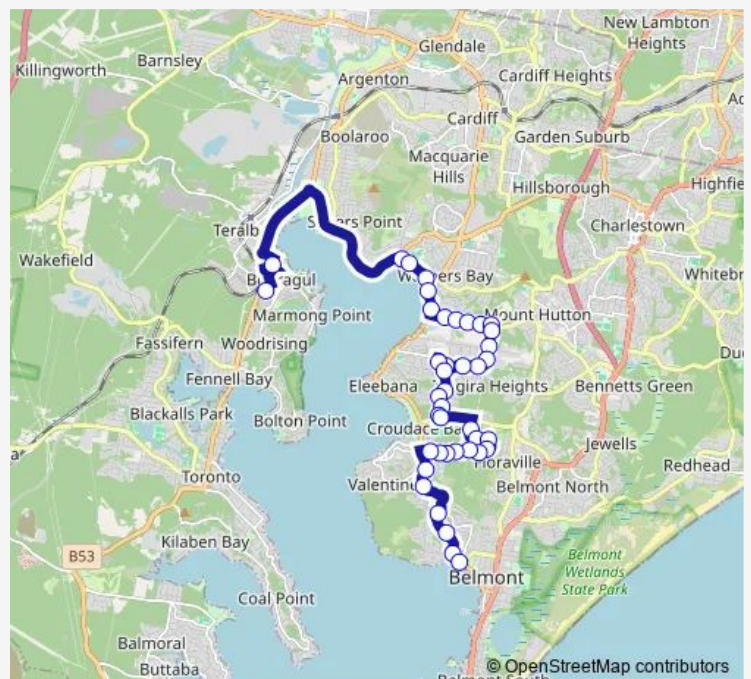

Route schedule

St Pauls High School — Ross St Opp Belmont 16s

Monday	15:30
Tuesday	15:30
Wednesday	15:30
Thursday	15:30
Friday	15:30
Saturday	—
Sunday	—

Route info

Direction: St Pauls High School

Stops: 41

Trip Duration: 0 hour 36 min

814 — St. Pauls High Booragul to Belmont 16 Footers

Wyndham Way Opp Woodside Dr

Wyndham Way After Desreux Cl

Wyndham Way Before Tingira Dr

Tingira Dr At Wyndham Way

Connaught Rd Opp Parklea Av

Monday 07:21

Tuesday 07:21

Wednesday 07:21

Thursday 07:21

Friday 07:21

Saturday —

Sunday —

Route info

Direction: Belmont 16s, Ross St

Stops: 38

Trip Duration: 0 hour 30 min

Burton Rd After Glad Gunson Dr

Burton Rd Opp Casson Av

Burton Rd Opp Lamington Dr

120 Warners Bay Rd

Warners Bay Rd Opp Delma Pde