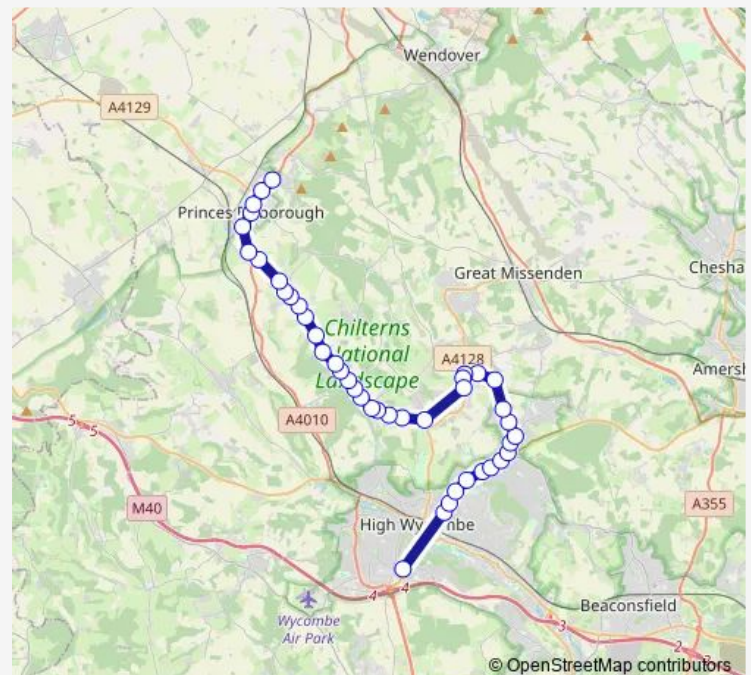

Thursday 15:30-16:00

Friday 15:30-16:00

Saturday —

Sunday —

Route info

Direction: Marlow Hill Schools

Stops: 42

Trip Duration: 0 hour 48 min

814

BusMaps

Louches Lane

Village Hall

Purssells Meadow

Holly End

Woodcock Avenue

Kilnwood

Windy Ridge

Woodway

Poppy Road

Bell Street

Market Square

The Avenue

Peters Lane

Direction