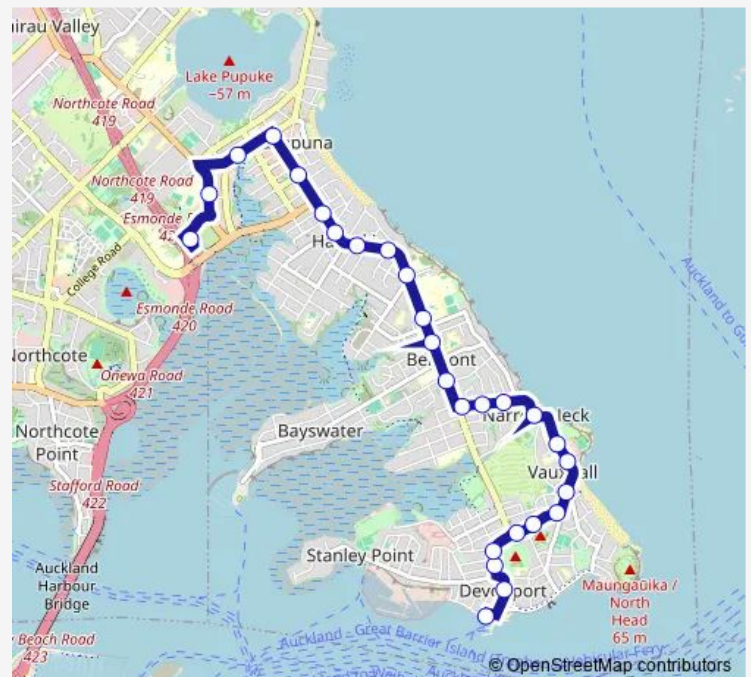

Bus 814

[Go to website](#)

Direction

Stop D Akoranga — Devonport Terminal

28 stops

[Open route schedule](#)

- Stop D Akoranga
- Des Swann Drive
- Barrys Point Road
- Stop A Takapuna
- Takapuna Methodist Church
- Cameron Street
- Hauraki Corner
- Bayview Road
- Clifton Road
- Wilson School
- Takapuna Grammar School
- Winscombe Street
- Belmont Shops
- Montgomery Avenue
- Old Lake Road/Fraser Road
- Wicklow Road
- Merani Street
- Handley Avenue
- Narrow Neck Beach
- Morrison Avenue
- Ascot Avenue

Direction: Stop D Akoranga

Stops: 28

Trip Duration: 0 hour 31 min

814

BusMaps

Vauxhall Road Shops

Cambria Road

Church Sreet

Barrys Point Road

Route schedule

Devonport Terminal — Stop D Akoranga

Monday 06:05-23:48

Tuesday 06:05-23:48

Wednesday 06:05-23:48

Thursday 06:05-23:48

Friday 06:05-00:30⁺¹Saturday 06:35-00:30⁺¹

Sunday 06:35-22:20

Route info

Direction: Devonport Terminal

Stops: 27

Trip Duration: 0 hour 20 min

Des Swann Drive

Stop D Akoranga

814 Bus time schedules and route maps are available in an offline PDF at busmaps.com. Use the busmaps.com website to see live bus times, train schedule or subway schedule, and step-by-step directions for all public transit in Auckland