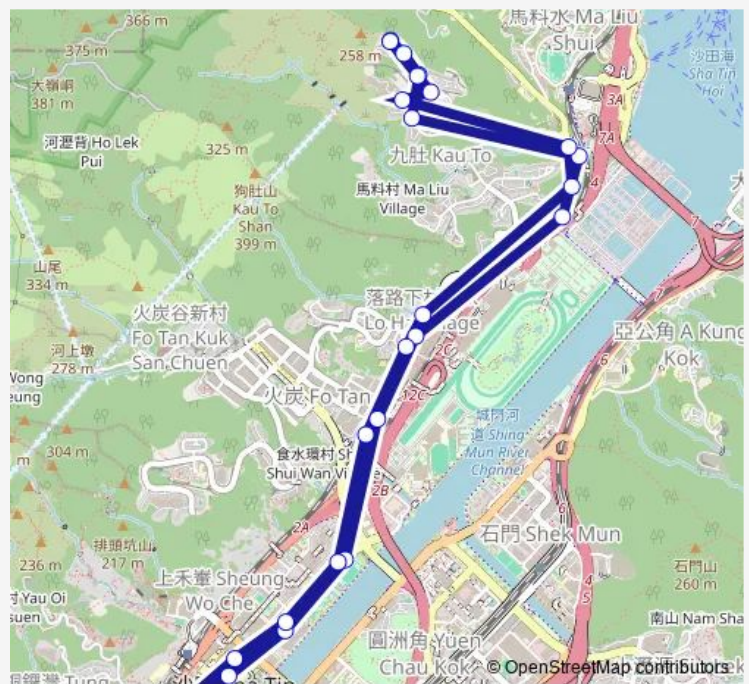

LUCKY PLAZA|WANG POK STREET, OUTSIDE LUCKY PLAZA

Route schedule

LAI PING ROAD, GMB TERMINUS NEAR SERVICE RESERVOIR — LAI PING ROAD, GMB TERMINUS NEAR SERVICE RESERVOIR

Monday	06:30-21:30
Tuesday	06:30-21:30
Wednesday	06:30-21:30
Thursday	06:30-21:30
Friday	06:30-21:30
Saturday	06:30
Sunday	06:30

Route info

Direction: LAI PING ROAD, GMB TERMINUS NEAR SERVICE RESERVOIR

Stops: 25

Trip Duration: 0 hour 31 min

YUEN WO ROAD, OUTSIDE LEK YUEN ESTATE|BUS LAY-BY ON YUEN WO ROAD OUTSIDE LEK YUEN ESTATE

YUEN WO ROAD, OUTSIDE WO CHE ESTATE|YUEN WO ROAD, NEAR HIP WO HOUSE, WO CHE ESTATE|BUS LAY-BY ON YUEN WO ROAD OUTSIDE WO CHE ESTATE|BUS LAY-BY ON YUEN WO ROAD OUTSIDE WO CHE ESTATE

LOK KING STREET, OUTSIDE FO TAN STATION

LOK SHUN PATH, OPPOSITE ROYAL ASCOT

LOK SHUN PATH ROUNDABOUT|BUS LAY-BY AT LOK SHUN PATH ROUNDABOUT

TAI PO ROAD, NEAR KAU TO SHAN ROAD

TAI PO ROAD, NEAR LAI PING ROAD