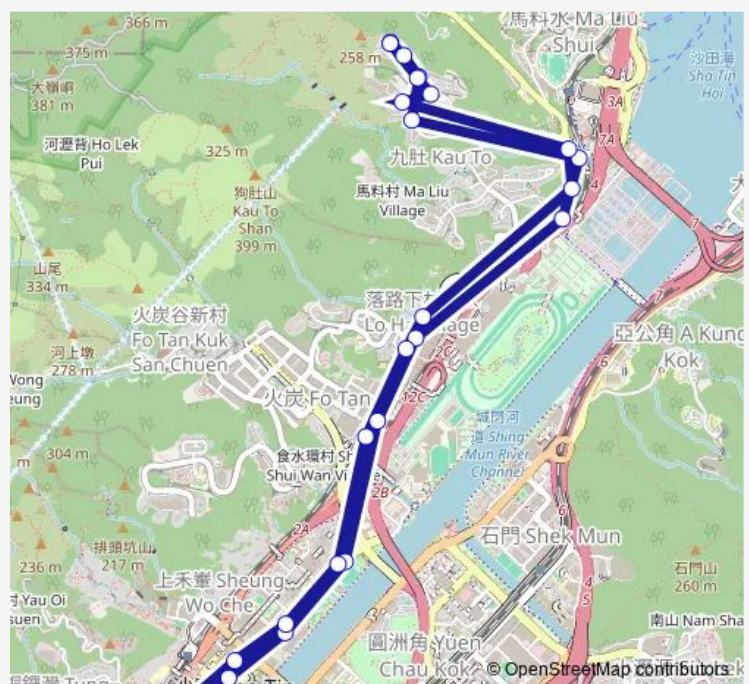

### Route schedule

LAI Ping Road, GMB Terminus Near Service Reservoir —  
LAI Ping Road, GMB Terminus Near Service Reservoir

Monday 06:30-21:30

Tuesday 06:30-21:30

Wednesday 06:30-21:30

Thursday 06:30-21:30

Friday 06:30-21:30

Saturday 06:30

Sunday 06:30

### Route info

Direction: LAI Ping Road, GMB Terminus Near Service  
Reservoir

Stops: 25

Trip Duration: 0 hour 31 min

LAY-BY ON Yuen WO Road Outside WO CHE Estate|Bus

LAY-BY ON Yuen WO Road Outside WO CHE Estate

LOK King Street, Outside FO TAN Station

LOK Shun Path, Opposite Royal Ascot

LOK Shun Path Roundabout|Bus LAY-BY AT LOK Shun  
Path Roundabout

TAI PO Road, Near KAU TO Shan Road

TAI PO Road, Near LAI Ping Road