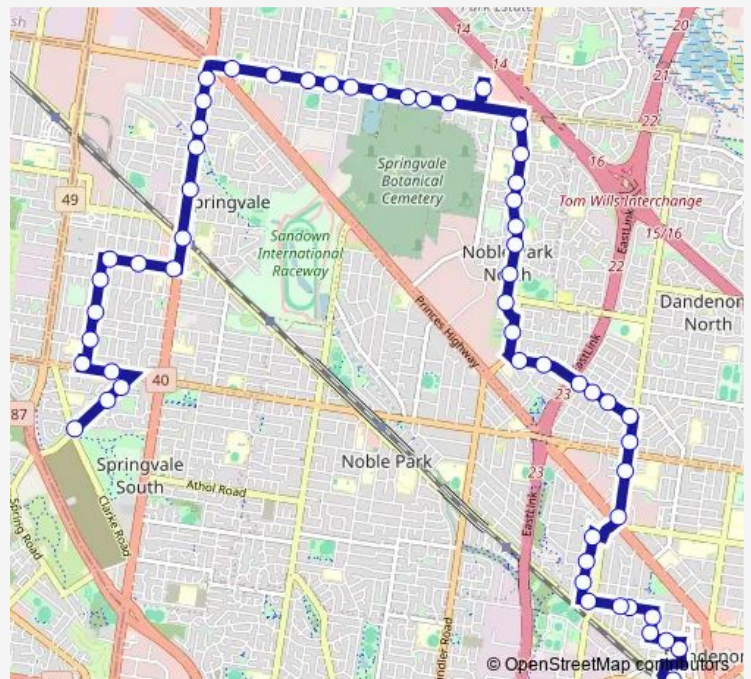

Bus 814 Springvale South - Dandenong

[Go to website](#)

Direction

Dandenong Station/Foster St (Dandenong) — Spring Valley Reserve/Spring Rd (Springvale South)

56 stops

[Open route schedule](#)

- Dandenong Station/Foster St (Dandenong)
- Dandenong Town Centre/Robinson St (Dandenong)
- 37 Scott St (Dandenong)
- Scott St/Pickett St (Dandenong)
- Hemmings St/Pickett St (Dandenong)
- Potter St/Hemmings St (Dandenong)
- Bulong St/Hemmings St (Dandenong)
- Jones Rd/Hemmings St (Dandenong)
- Birdwood Ave/Benga Ave (Dandenong)
- Campbell St/Benga Ave (Dandenong)
- Rylands Rd/Benga Ave (Dandenong)
- Princes Hwy/Gladstone Rd (Dandenong)
- St Gerards Catholic School/Gladstone Rd (Dandenong)
- Chifley Cres/Gladstone Rd (Dandenong)
- Lyndale Greens PS/Oakwood Ave (Dandenong North)
- Lilac Ave/Oakwood Ave (Dandenong North)
- Rose Ave/Oakwood Ave (Dandenong North)
- Irving Rd/Oakwood Ave (Dandenong North)
- Hampstead Rd/Oakwood Ave (Noble Park North)
- Oakwood Park Primary School/Oakwood Ave (Noble Park North)

Route schedule

Dandenong Station/Foster St (Dandenong) — Spring Valley Reserve/Spring Rd (Springvale South)

Monday	06:21-18:25
Tuesday	06:21-18:25
Wednesday	06:21-18:25
Thursday	06:21-18:25
Friday	06:21-18:25
Saturday	07:25-13:18
Sunday	—

Route info

Direction: Dandenong Station/Foster St (Dandenong)

Stops: 56

Trip Duration: 0 hour 51 min

814 — Springvale South - Dandenong

Coolavin Rd/Elonera Rd (Noble Park North)

Halton Rd/Jacksons Rd (Noble Park North)

Holy Trinity Lutheran Church/Pickett St (Dandenong)

52 Scott St (Dandenong)

Dandenong Town Centre/Scott St (Dandenong)

814 Bus time schedules and route maps are available in an offline PDF at busmaps.com. Use the busmaps.com website to see live bus times, train schedule or subway schedule, and step-by-step directions for all public transit in Melbourne