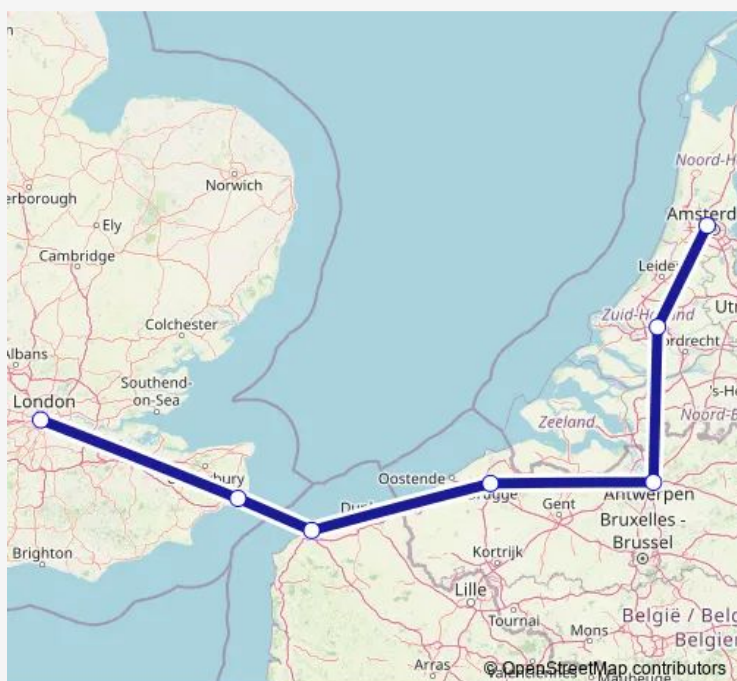

Dover Eastern Docks Ferry Terminal,Quay

Calais (Dfds Ferry)

Bruges (Station Brugge)

Antwerp (Berchem)

Rotterdam Central Station

Amsterdam Sloterdijk

Route schedule

Victoria Coach Station,->Ne — Amsterdam Sloterdijk

Monday 08:30

Tuesday 08:30

Wednesday —

Thursday —

Friday —

Saturday —

Sunday —

Route info

Direction: Victoria Coach Station,->Ne

Stops: 7

Trip Duration: 12 hour 0 min

■ 814 — Victoria Coach Station, Belgravia-Amsterdam Sloterdijk, Lowestoft

BusMaps

Direction

Victoria Coach Station,->Ne — Amsterdam Sloterdijk

Friday 06:30-08:45

Saturday 06:30-08:45

Sunday 07:30-08:45

Route info

Direction: Amsterdam Sloterdijk

Stops: 8

Trip Duration: 12 hour 20 min

Direction