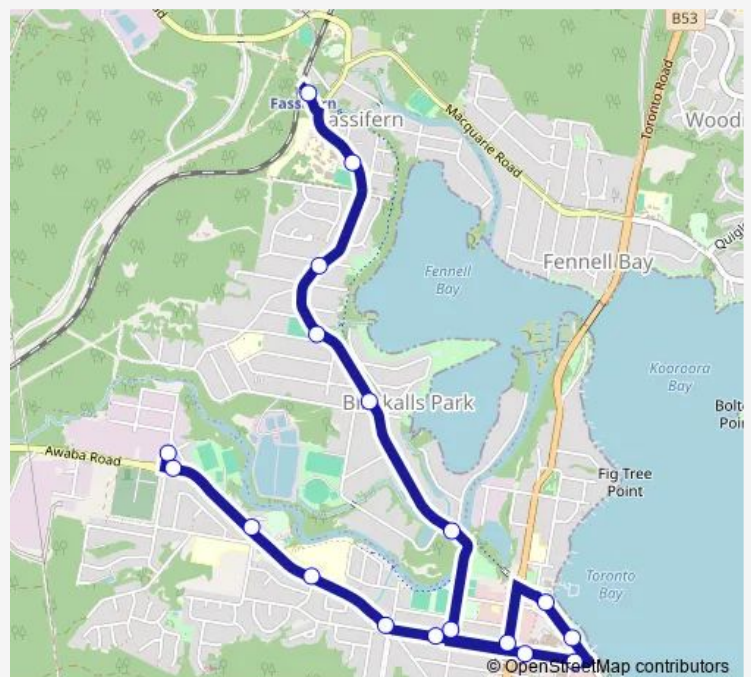

Bus 273 Toronto to Fassifern

[Go to website](#)

**Direction**

High St After Sunderland St — Fassifern Station, Tucker Cl

18 stops

[Open route schedule](#)

- High St After Sunderland St
- Awaba Rd After High St
- Awaba Rd At Woodale St
- Toronto High School, Awaba Rd
- Awaba Rd Opp Milford St
- The Boulevard Before Cook St
- Cary St At The Boulevard
- Victory Pde After Cary St
- Old Toronto Station, Victory Pde
- The Boulevard At Pemell St
- The Boulevard Before Cary St
- Cook St After The Boulevard
- Railway Pde Opp Lake St
- South Pde After Faucett St
- Fassifern Rd At South Pde
- Fassifern Rd At Reynolds St
- Fassifern Rd Opp Dora St
- Fassifern Station, Tucker Cl

Route schedule

High St After Sunderland St — Fassifern Station, Tucker Cl

Monday	04:43-21:50
Tuesday	04:43-21:50
Wednesday	04:43-21:50
Thursday	04:43-21:50
Friday	04:43-23:48
Saturday	05:53-23:56
Sunday	05:53-20:45

Route info

Direction: High St After Sunderland St

Stops: 18

Trip Duration: 0 hour 15 min

273 — Toronto to Fassifern

**Direction**

Fassifern Station, Tucker Cl — The Boulevard Before Cary St

11 stops

## Route schedule

Fassifern Station, Tucker Cl — The Boulevard Before Cary St

Monday 05:17-22:07

Tuesday 05:17-22:07

Wednesday 05:17-22:07

Thursday 05:17-22:07

Friday 05:17-00:16<sup>+1</sup>Saturday 06:26-00:19<sup>+1</sup>