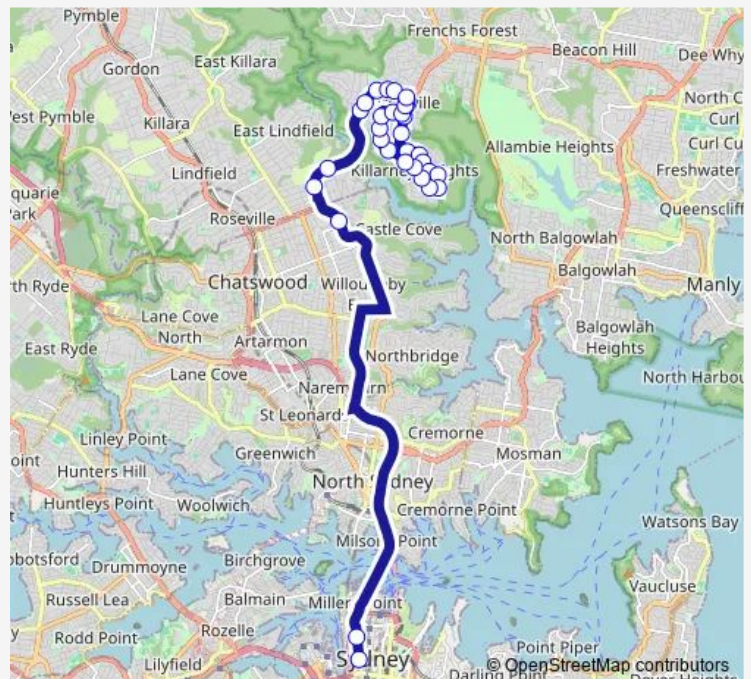

Rathowen Pde Opp Coleraine Av

Rathowen Pde Opp Durrow Av

Rathowen Pde Opp Westmeath Av

Westmeath Av At Starkey St

Starkey St At Connemara Av

Route schedule

Clarence St After Market St — Starkey St At Warringah Rd

Monday 17:20-18:25

Tuesday 17:20-18:25

Wednesday 17:20-18:25

Thursday 17:20-18:25

Friday 17:20-18:25

Saturday —

Sunday —

Route info

Direction: Clarence St After Market St

Stops: 32

Trip Duration: 0 hour 49 min

273 — Killarney Heights to City QVB via Forestville

Starkey St After Ballina Av

Starkey St At Tramore Pl

Killarney Heights Public School, Melwood Av

Direction: Forestville Memorial Hall, Starkey St

Stops: 32

Trip Duration: 1 hour 5 min

Warringah Rd Before Forestville Av

Warringah Rd Opp Laurel Ch

Warringah Rd Opp Valley Rd

Warringah Rd Before Babbage Rd