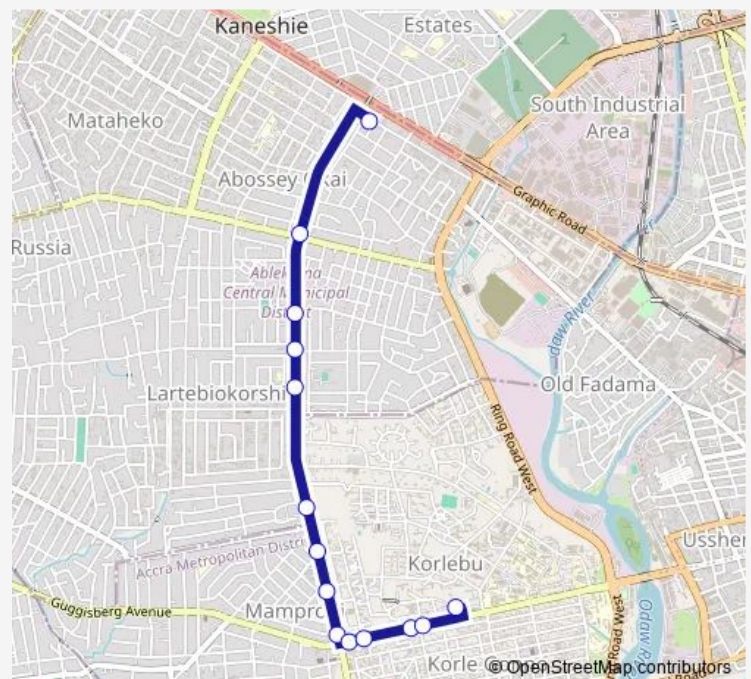

Wednesday 06:00

Thursday 06:00

Friday 06:00

Saturday 06:00

Sunday 06:00

Route info

Direction: Kaneshie

Stops: 14

Trip Duration: 0 hour 16 min

273 — Korlebu ↔ Kaneshie

Direction

Korle Bu — Kaneshie

16 stops

[Open route schedule](#)

Korle Bu

Awotɛ Kojo

Monday 06:00

Tuesday 06:00

Wednesday 06:00

Thursday 06:00

Friday 06:00

Saturday 06:00

Sunday 06:00

Route info