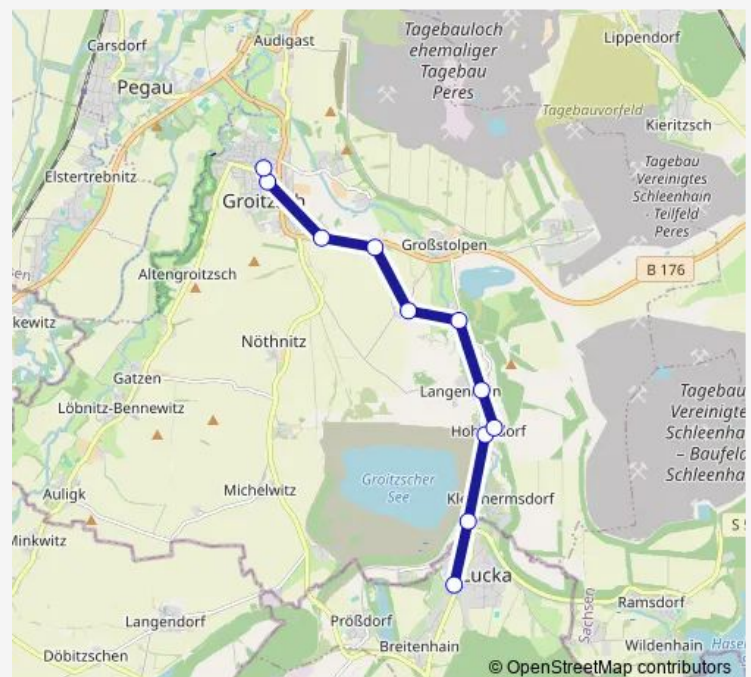

### Direction

Lucka, Busplatz — Groitzsch (b. Pegau), Südstr.

6 stops

[Open route schedule](#)

Lucka, Busplatz

Berndorf (b. Pegau), Bürgerhaus

Berndorf (b. Pegau), Gemeindeverwaltung

Lucka, Busplatz

Groitzsch (b. Pegau), Altenburger Str.

Groitzsch (b. Pegau), Südstr.

### Route schedule

Lucka, Busplatz — Groitzsch (b. Pegau), Südstr.

Monday 10:09-13:13

Tuesday 10:09-13:13

Wednesday 10:09-13:13

Thursday 10:09-13:13

Friday 10:09-13:13

Saturday —

### Route info

Direction: Lucka, Busplatz

Stops: 6

Trip Duration: 0 hour 21 min