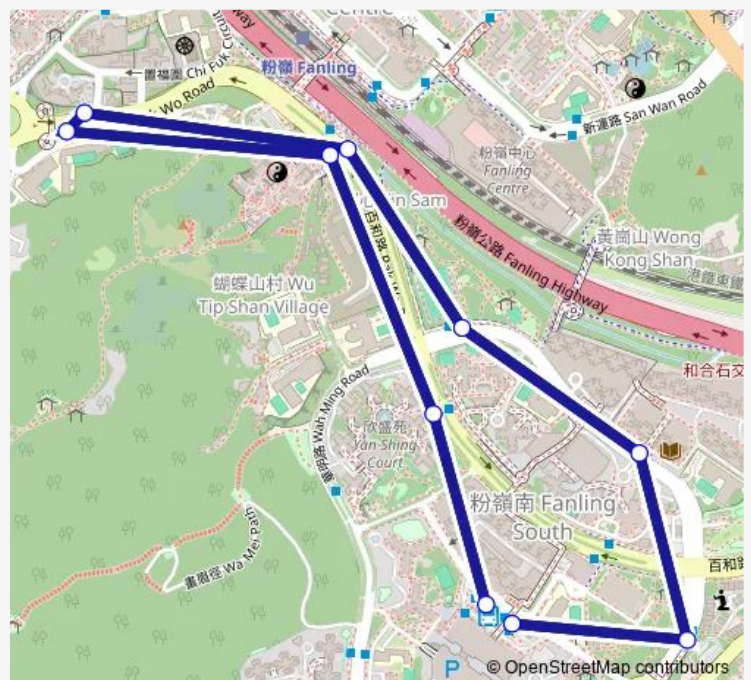

[Kmb+Ctb] Fanling Station BBI - Fanling Station/
Fanling Station, PAK WO Road|[Kmb] Fanling Station BBI - Fanling Station|[Lwb] Fanling Station BBI - Fanling Station

[Kmb] PAK FUK TIN SUM Playground

[Kmb+Ctb] Dawning Views/
Dawning Views, YAT Ming Road|[Kmb] Dawning Views

[Kmb] WO Hing Tsuen

[Kmb] WAH Ming Bbi

Route schedule

[Kmb+Ctb] WAH Ming BBI/
Wah Ming Estate|[Kmb] WAH Ming Bbi|[Lwb] WAH Ming Bbi — [Kmb] WAH Ming Bbi

Monday	05:30-23:00
Tuesday	05:30-23:00
Wednesday	05:30-23:00
Thursday	05:30-23:00
Friday	05:30-23:00
Saturday	05:30-22:00
Sunday	05:30-22:00

Route info

Direction: [Kmb+Ctb] WAH Ming BBI/
Wah Ming Estate|[Kmb] WAH Ming Bbi|[Lwb] WAH Ming Bbi

Stops: 10

Trip Duration: 0 hour 12 min

273 Bus time schedules and route maps are available in an offline PDF at busmaps.com. Use the busmaps.com website to see live bus times, train schedule or subway schedule, and step-by-step directions for all public transit in Tai Po