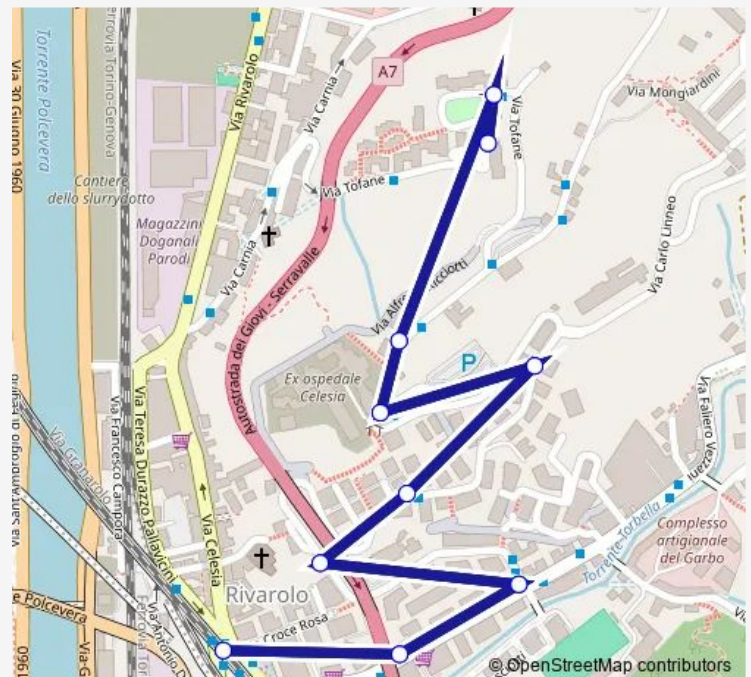

Bus 273 Via Rossini (Rivarolo) - Tofane

[Go to website](#)

Direction

Tofane 2/ — Pallavicini/Capolinea

10 stops

[Open route schedule](#)

Tofane 2/

Tofane 3/

Route schedule

Tofane 2/ — Pallavicini/Capolinea

Monday 07:40-20:01

Tuesday 07:40-20:01

Wednesday 07:40-20:01

Thursday 07:40-20:01

Friday 07:40-20:01

Saturday 07:40-20:01

Sunday 08:05-18:45

Route info

Direction: Tofane 2/

Stops: 10

Trip Duration: 0 hour 8 min

■ 273 — Via Rossini (Rivarolo) - Tofane

Direction

Pallavicini/Capolinea — Tofane 2/

6 stops

[Open route schedule](#)

Pallavicini/Capolinea

Pallavicini/Vezzani

Carnia 1/Celesia

Carnia 2/Tofane

Tofane 1/Autostrada

Tofane 2/