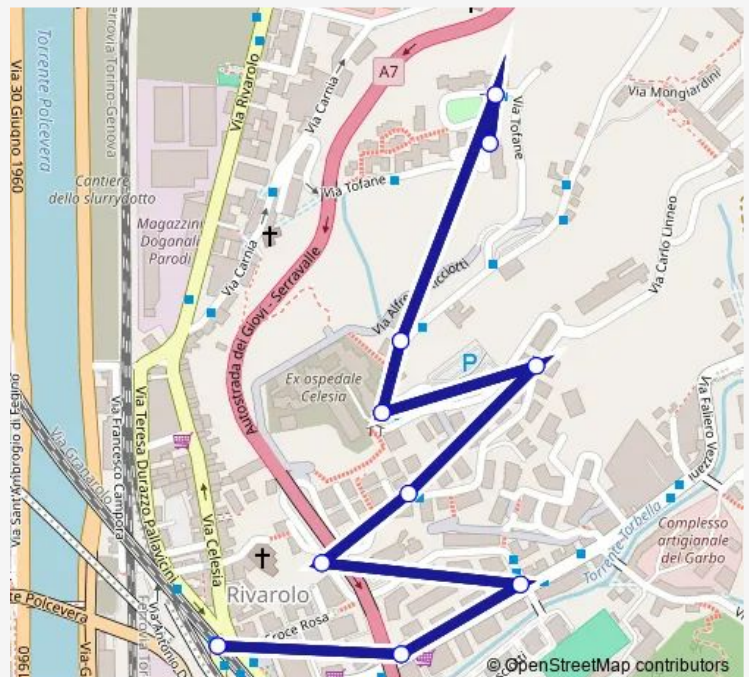

Bus 273 Via Rossini (Rivarolo) - Tofane

[Go to website](#)

Direction

Tofane 2/ — Pallavicini/Capolinea

10 stops

[Open route schedule](#)

Tofane 2/

Tofane 3/

Route schedule

Tofane 2/ — Pallavicini/Capolinea

Monday 07:40-20:01

Tuesday 07:40-20:01

Wednesday 07:40-20:01

Thursday 07:40-20:01

Friday 07:40-20:01

Saturday 07:40-20:01

Sunday 08:05-18:45

Route info

Direction: Tofane 2/

Stops: 10

Trip Duration: 0 hour 8 min

■ 273 — Via Rossini (Rivarolo) - Tofane

Direction

Pallavicini/Capolinea — Tofane 2/

6 stops

[Open route schedule](#)

Pallavicini/Capolinea

Pallavicini/Vezzani

Carnia 1/Celesia

Carnia 2/Tofane

Tofane 1/Autostrada

Tofane 2/