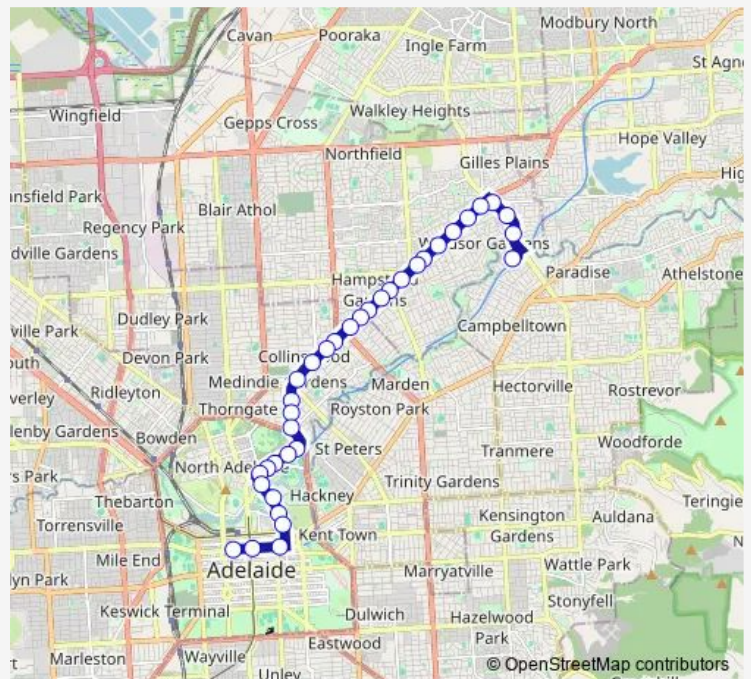

Bus 273 Paradise Interchange to City

[Go to website](#)

Direction
Zone I Paradise Interchange - North West side — Stop W1
Currie St - South side

35 stops

[Open route schedule](#)

Zone I Paradise Interchange - North West side

- Stop 29A Darley Rd - West side
- Stop 29B Sudholz Rd - South West side
- Stop 29C Sudholz Rd - South side
- Stop 29 North East Rd - South East side
- Stop 28 North East Rd - South East side
- Stop 26 North East Rd - South East side
- Stop 25 North East Rd - South East side
- Stop 23 North East Rd - South East side
- Stop 22 North East Rd - South East side
- Stop 21 North East Rd - South East side
- Stop 20 North East Rd - South East side
- Stop 19 North East Rd - South East side
- Stop 18 North East Rd - South East side
- Stop 17 North East Rd - South East side
- Stop 16 North East Rd - South East side
- Stop 15 North East Rd - South East side
- Stop 14 North East Rd - South East side
- Stop 13 North East Rd - South East side
- Stop 11 North East Rd - South East side
- Stop 9 Northcote Tce - East side

Route schedule

Zone I Paradise Interchange - North West side — Stop W1
Currie St - South side

Monday	05:40-21:43
Tuesday	05:40-21:43
Wednesday	05:40-21:43
Thursday	05:40-21:43
Friday	05:40-21:43
Saturday	06:53-22:40
Sunday	07:49-22:40

Route info

Direction: Zone I Paradise Interchange - North West side
Stops: 35
Trip Duration: 0 hour 44 min

273 — Paradise Interchange to City **BusMaps**