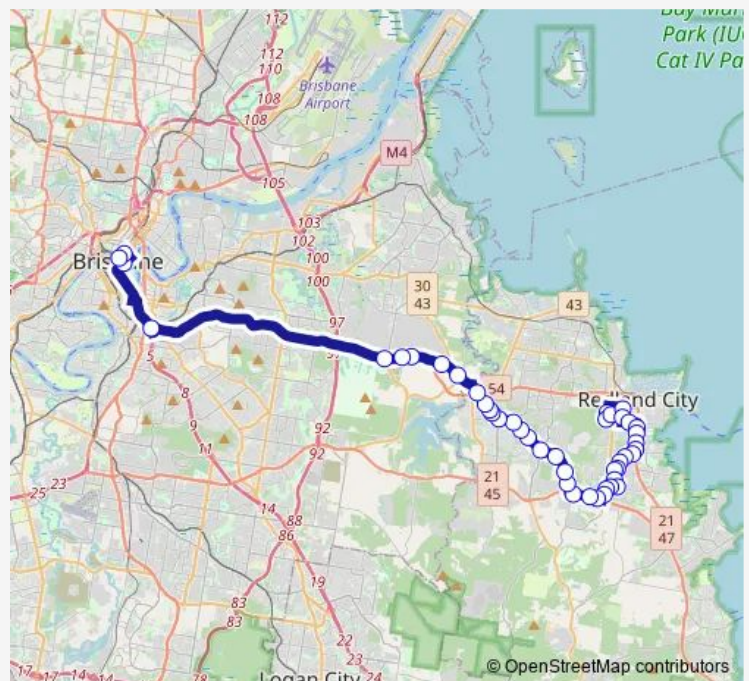

Panorama Dr near Milner Pl

Boundary Rd at Woodlands Drive

### Route schedule

Sunshine Dr near Coburg Cl — Ann Street Stop 10A at King George Square

Monday 05:42-06:43

Tuesday 05:42-06:43

Wednesday 05:42-06:43

Thursday 05:42-06:43

Friday 05:42-06:43

Saturday —

### Route info

Direction: Sunshine Dr near Coburg Cl

Stops: 44

Trip Duration: 1 hour 27 min

273 — Cleveland - Brisbane City via Redland Bay Rd

Boundary Rd at Kinross Road

Boundary Rd at Taylor Rd

Redland Bay Rd near Parkwood Dr

## Route info

Direction: Elizabeth Street Stop 85

Stops: 45

Trip Duration: 1 hour 16 min

Panorama Drive near Boundary Rd

Panorama Dr near Milner Pl

Ziegenfusz Rd near Panorama Dr

Moselle Dr near Hermitage Cr