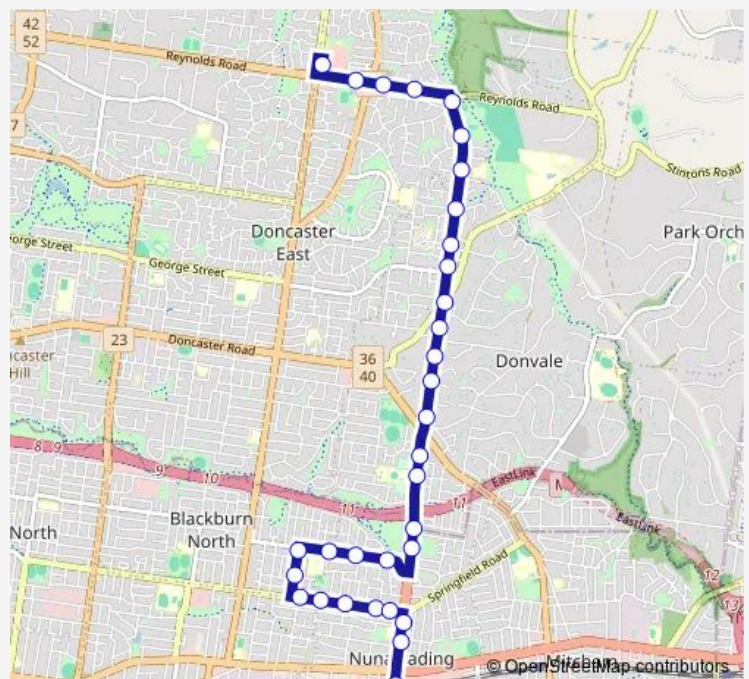

Tasman Ave/Junction Rd (Nunawading)

Spencer St/Springvale Rd (Nunawading)

Heatherwood School/Springvale Rd (Donvale)

Roy St/Springvale Rd (Donvale)

Pinetree Ret Village/Springvale Rd (Donvale)

Donvale Aged Care/Springvale Rd (Donvale)

Charlwood Ct/Springvale Rd (Donvale)

Catjump Rd/Springvale Rd (Donvale)

Route schedule

Nunawading Station/Station St (Nunawading) — The Pines SC/Reynolds Rd (Doncaster East)

Monday	07:26-19:15
Tuesday	07:26-19:15
Wednesday	07:26-19:15
Thursday	07:26-19:15
Friday	07:26-19:15
Saturday	08:57-16:57
Sunday	—

Route info

Direction: Nunawading Station/Station St (Nunawading)

Stops: 31

Trip Duration: 0 hour 26 min

273 — The Pines SC - Nunawading Station

Old Warrandyte Rd/Springvale Rd (Donvale)

Leslie St/Springvale Rd (Donvale)

Andersons Creek Rd/Reynolds Rd (Doncaster East)

The Pines SC/Reynolds Rd (Doncaster East)

Direction

The Pines SC/Reynolds Rd (Doncaster East) —
Nunawading Station/Station St (Nunawading)

33 stops

[Open route schedule](#)