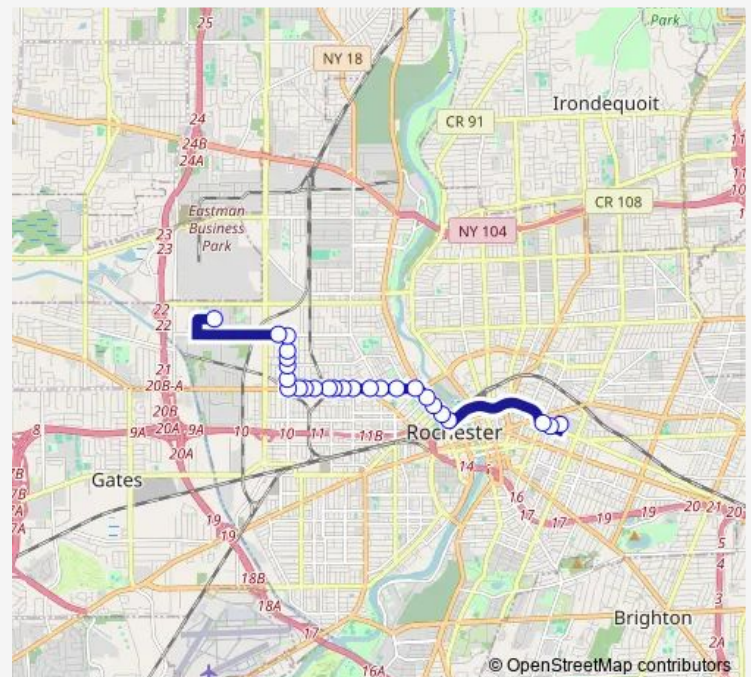

Lyell & Sherman

Lyell & Dewey

Lyell & Saratoga

Route schedule

Edison Tech High School — School Of The Arts

Monday 07:48

Tuesday 07:48

Wednesday 07:48

Thursday 07:48

Friday 07:48

Saturday —

Sunday —

Route info

Direction: Edison Tech High School

Stops: 27

Trip Duration: 0 hour 27 min

273 — Lyell-Otis/Prince

Lyell & Plymouth

Lyell & Lake State

State & Jay

State & Platt

State & Commercial

School Of The Arts

Direction

Wednesday 15:40

Thursday 15:40

Friday 12:10-15:40

Saturday —

Sunday —

Route info

Direction: School Of The Arts

Stops: 26