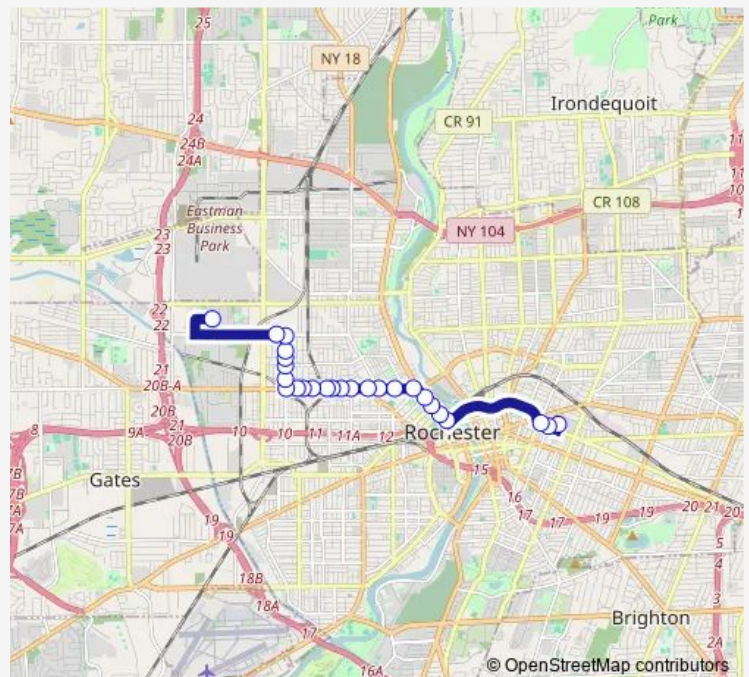

Lyell & Sherman

Lyell & Dewey

Lyell & Saratoga

Route schedule

Edison Tech High School — School Of The Arts

Monday 07:48

Tuesday 07:48

Wednesday 07:48

Thursday 07:48

Friday 07:48

Saturday —

Sunday —

Route info

Direction: Edison Tech High School

Stops: 27

Trip Duration: 0 hour 27 min

273 — Lyell-Otis/Prince

Lyell & Plymouth

Lyell & Lake State

State & Jay

State & Platt

State & Commercial

School Of The Arts

Direction

Wednesday 15:40

Thursday 15:40

Friday 12:10-15:40

Saturday —

Sunday —

Route info

Direction: School Of The Arts

Stops: 26