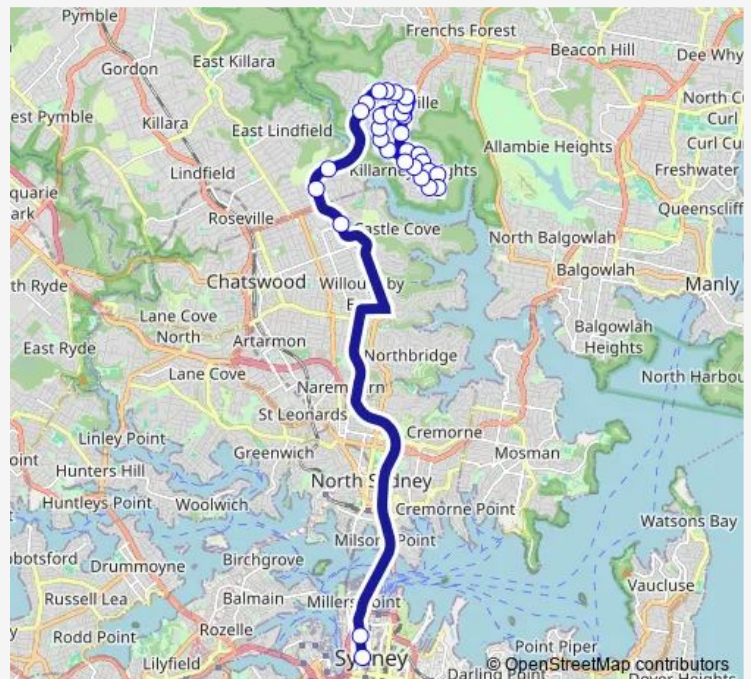

Forestville Park Tennis Club, Melwood Av

Melwood Oval, Melwood Av

Cannons Pde At Darley St

Cannons Pde Before Starkey St

Starkey St At Violet Av

Route schedule

Forestville Memorial Hall, Starkey St — Qvb, York St, Stand E

Monday 07:10

Tuesday 07:10

Wednesday 07:10

Thursday 07:10

Friday 07:10

Saturday —

Sunday —

Route info

Direction: Forestville Memorial Hall, Starkey St

Stops: 32

Trip Duration: 0 hour 57 min

273 — Killarney Heights to City QVB via Forestville

Starkey St At Warringah Rd

Warringah Rd At Darley St

Warringah Rd At Melwood Av

Warringah Rd Before Forestville Av

Warringah Rd Opp Laurel Ch

Warringah Rd Opp Valley Rd

Warringah Rd Before Babbage Rd

Babbage Rd At Allan St

Eastern Valley Way Opp Smith St

Wynyard Station, York St, Stand L