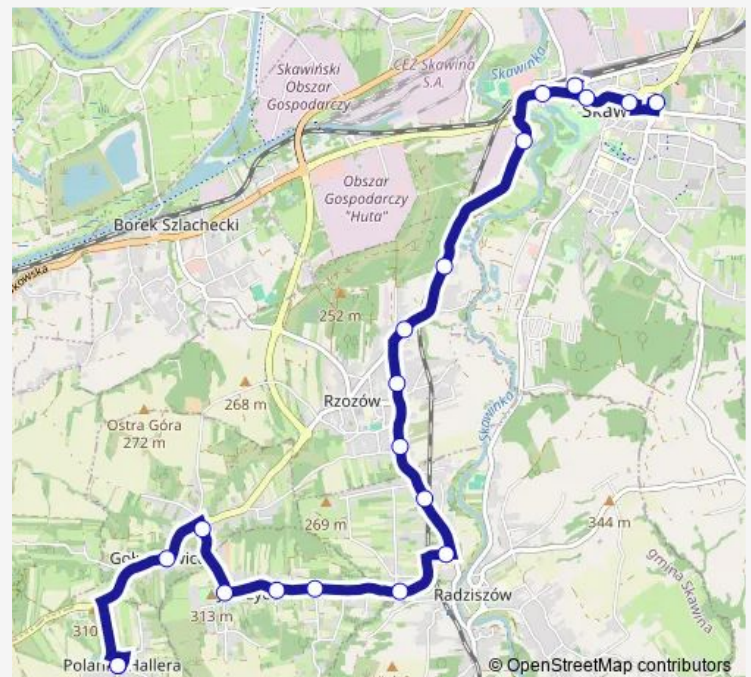

Friday 05:40-20:55

Saturday 07:30-19:05

Sunday 07:30-19:05

Route info

Direction: Polanka Hallera Centrum

Stops: 20

Trip Duration: 0 hour 26 min

273

BusMaps

Direction

Skawina Sck — Polanka Hallera Centrum

24 stops

[Open route schedule](#)

Skawina Sck

Skawina Cmentarz

Skawina Rynek

Tuesday 05:03-20:18

Wednesday 05:03-20:18

Thursday 05:03-20:18

Friday 05:03-20:18

Saturday 06:53-18:28

Sunday 06:53-18:28

Route info

Direction: Skawina Sck