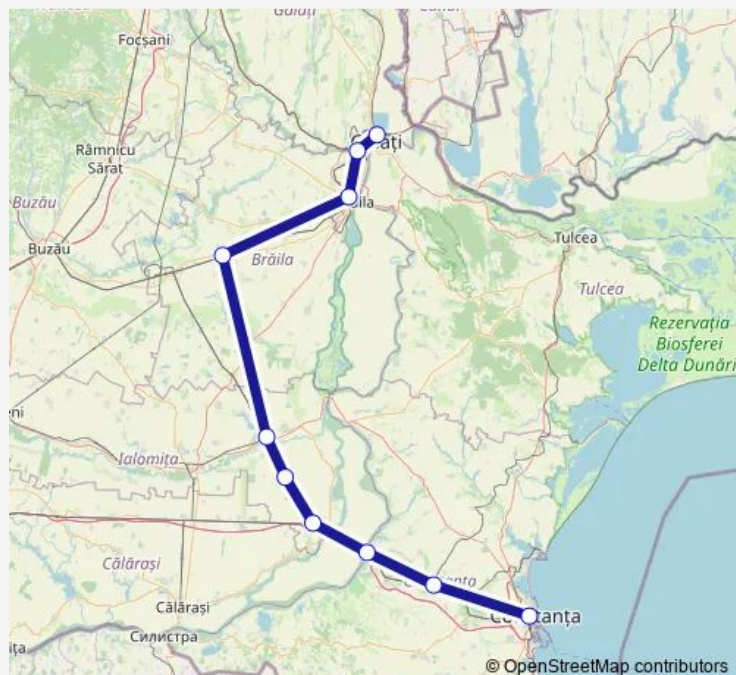

Rail IR: Galați - Constanța IR: Galați - Barboși - Brăila -  
lanca hc. - Țândărei - Movila Hm. - Fetești - Cernavodă Pod  
- Medgidia - Constanța

[Go to website](#)

Țândărei

Movila Hm.

Fetești

Cernavodă Pod

Medgidia

Constanța

## Route schedule

Galați — Constanța

Monday 05:35

Tuesday 05:35

Wednesday 05:35

Thursday 05:35

Friday 05:35

Saturday 05:35

## Route info

Direction: Galați

Stops: 10

Trip Duration: 3 hour 36 min

■ IR: Galați - Constanța — IR: Galați - Barboși - Brăila -  
lanca hc. - Țândărei - Movila Hm. - Fetești - Cernavodă...

IR: Galați - Constanța Rail time schedules and route maps are available in an offline PDF at [busmaps.com](https://busmaps.com). Use the [busmaps.com](https://busmaps.com) website to see live bus times, train schedule or subway schedule, and step-by-step directions for all public transit in Galati