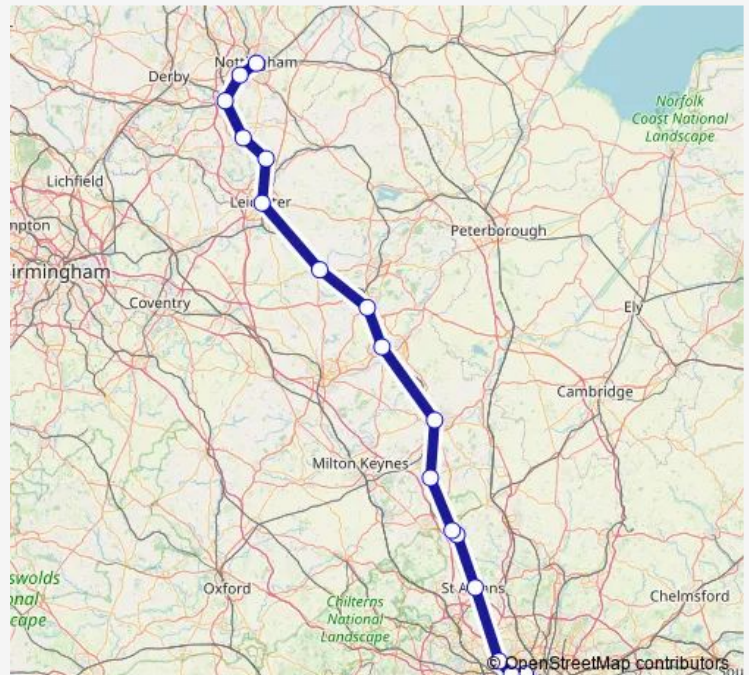

Sunday 08:57-22:45

Route info

Direction: London St Pancras International

Stops: 18

Trip Duration: 2 hour 7 min

■ Em:Stp->Not — EM train service from STP to Not

Direction

London St Pancras International — Nottingham

19 stops

[Open route schedule](#)

London St Pancras International

Kentish Town

West Hampstead Thameslink

Hendon

St Albans City

Luton Airport Parkway

Route info

Direction: London St Pancras International

Stops: 19

Trip Duration: 2 hour 33 min

Direction

London St Pancras International — Nottingham

19 stops

[Open route schedule](#)

Thursday 22:00-23:35

Friday 22:00-23:35

Saturday —

Sunday —

Route info

Direction: London St Pancras International

Stops: 19

Trip Duration: 2 hour 54 min