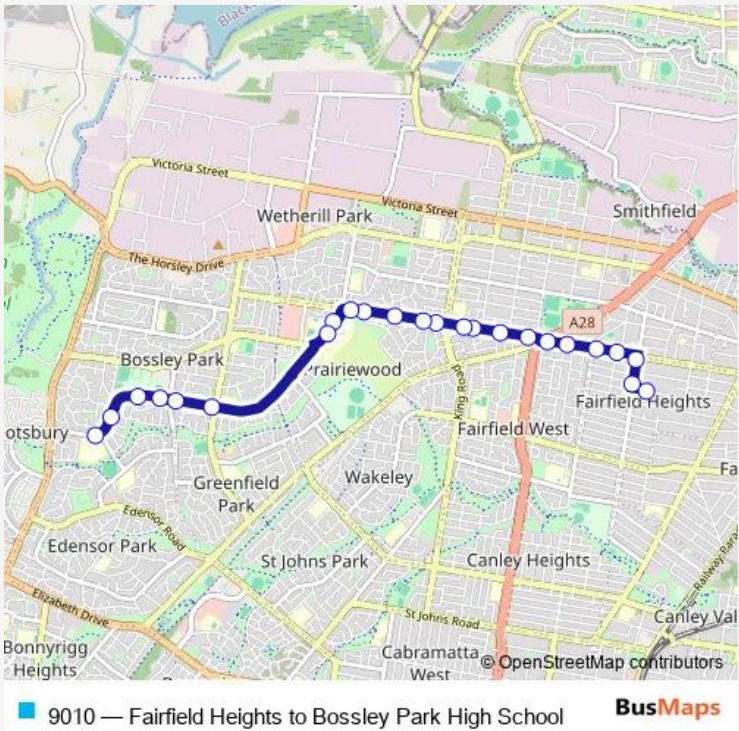

**School Bus 9010 Fairfield Heights to Bossley Park High School**

[Go to website](#)

**Direction**  
 Fairfield Heights Public School, Station St — Bossley Park High School, Prairie Vale Rd  
 24 stops  
[Open route schedule](#)

- Fairfield Heights Public School, Station St
- The Boulevard At Kihilla St
- The Boulevard At Polding St
- Polding St Opp Oxford St
- Polding St Opp Prospect View Park
- Polding St After Rawson Rd
- Polding St Before Palmerstone Rd
- Polding St Opp Bourke St
- Polding St At Isis St
- Polding St Opp Dunkley St
- Polding St Before Garment St
- Polding St Opp Wetherill St
- Polding St Before Corio Rd
- Polding St Opp Mary St
- Fairfield Hospital, Polding St
- Polding St Before Praire Vale Rd
- Prairie Vale Rd Opp Fairfield Hosp
- Fairfield Hospital, Prairie Vale Rd
- Prairie Vale Rd Opp Mimosa Rd
- Prairie Vale Rd After Dakota Dr

**Route schedule**  
 Fairfield Heights Public School, Station St — Bossley Park High School, Prairie Vale Rd

Monday	08:05
Tuesday	08:05
Wednesday	08:05
Thursday	08:05
Friday	08:05
Saturday	—
Sunday	—

**Route info**  
 Direction: Fairfield Heights Public School, Station St  
 Stops: 24  
 Trip Duration: 0 hour 20 min