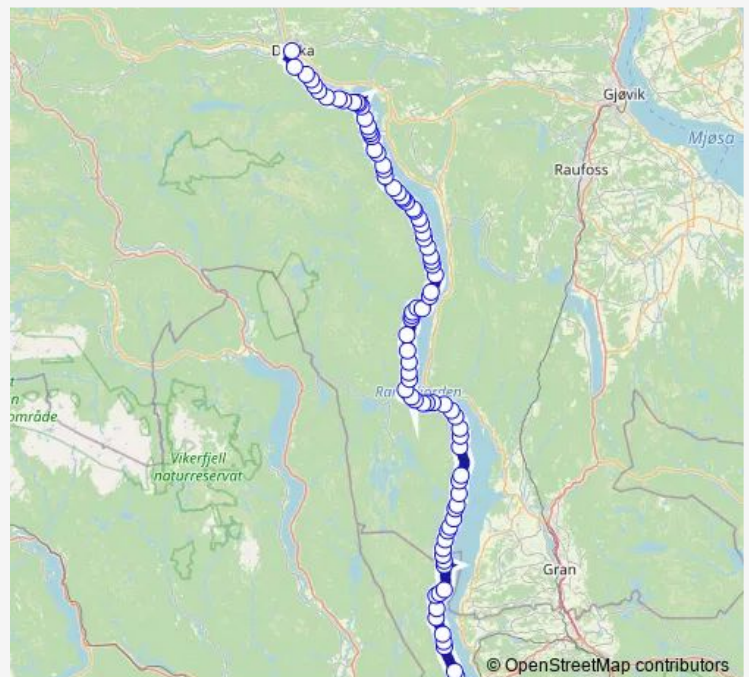

Local Bus Service 450 Jevnaker-Bjoneroa-Dokka

[Go to website](#)

Direction

Bjoneroa — Bergerbakken skole

43 stops

[Open route schedule](#)

Bjoneroa

Bjoneroa skole

Frydenlund

Engelien

Tokerud

Tangen ferjekai

Strande

Malkjærn

Malbekktangen

Jønnes

Ulsberget

Berven

Nordenga

Ødegårdsbråten

Nordre Toverud

Søndre Toverud

Kvern

Smedrud

Engnestangen

Engnes

Velta

Route schedule

Bjoneroa — Bergerbakken skole

Monday 07:38

Tuesday 07:38-13:50

Wednesday 07:38-13:50

Thursday 07:38-13:50

Friday 07:38-13:50

Saturday —

Sunday —

Route info

Direction: Bjoneroa

Stops: 43

Trip Duration: 0 hour 49 min

■ 450 — Jevnaker-Bjoneroa-Dokka