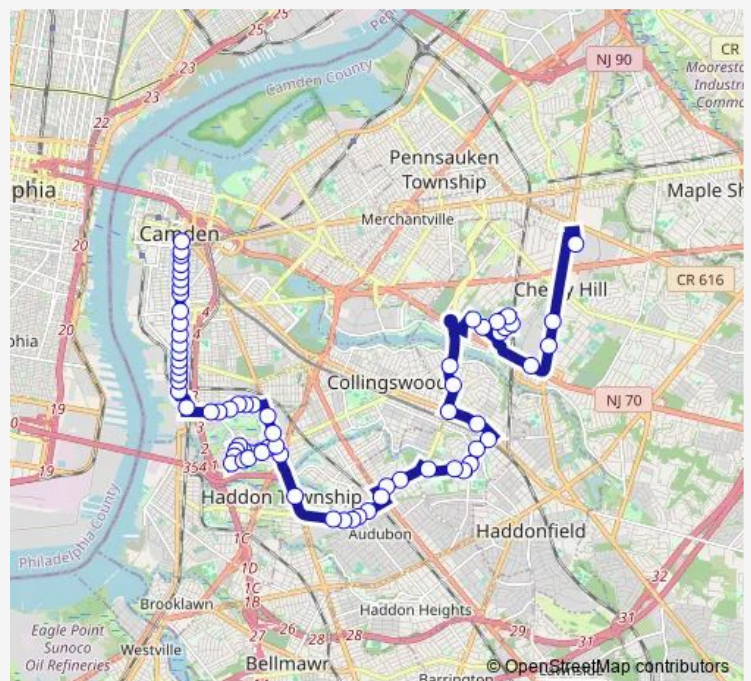

Crystal Lake AVE AT Pyle Ave

Macarthur Blvd AT Glenwood Ave

Macarthur Blvd AT Briarwood Ave

Macarthur Blvd 500' E OF Cuthbert Blvd

Route schedule

Upper Level BY OLD Navy/Lens Crafters — Broadway IN Front OF Wrtc

Monday 04:05-22:42

Tuesday 04:05-22:42

Wednesday 04:05-22:42

Thursday 04:05-22:42

Friday 04:05-22:42

Saturday 07:45-22:44

Sunday 07:45-21:45

Route info

Direction: Upper Level BY OLD Navy/Lens Crafters

Stops: 71

Trip Duration: 1 hour 5 min

Cuthbert Blvd AT Heather Lane

Cuthbert Blvd AT Johnson Ave

US-30 at Capitol Ave

Nicholson RD AT Beloit Ave

Nicholson RD AT Wyoming Ave

Saturday 06:15-21:15

Sunday 06:15-21:15

Route info

Direction: Broadway Across From Wrtc

Stops: 76

Trip Duration: 0 hour 54 min

MT Ephraim AVE AT Fairview St

MT Ephraim AVE 630'S OF Fairview St