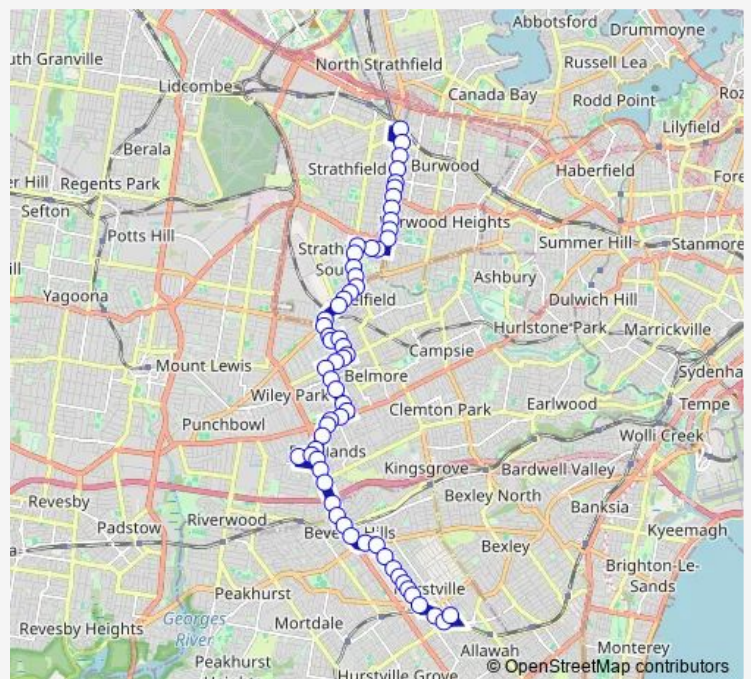

Roselands Shopping Centre, Roseland Av

Roseland Av Before King Georges Rd

Canarys Rd After King Georges Rd

Canarys Rd At Nicoll St

Canarys Rd Before Canterbury Rd

Canterbury Rd Before Sproule St

Route schedule

Westfield Hurstville, Cross St — Strathfield Station, Albert Rd, Stand F

Monday 05:29-21:10

Tuesday 05:29-21:10

Wednesday 05:29-21:10

Thursday 05:29-21:10

Friday 05:29-21:10

Saturday 06:12-18:48

Sunday 08:04-18:04

Route info

Direction: Westfield Hurstville, Cross St

Stops: 56

Trip Duration: 0 hour 54 min

450 — Strathfield to Hurstville

Canterbury Rd After Willeroo St

Haldon St After Canterbury Rd

Haldon St Opp Grace Av

## Route info

Direction: Strathfield Station, Albert Rd, Stand F

Stops: 61

Trip Duration: 0 hour 54 min

Yerrick Rd At Yangoora Rd

Benaroon Rd At Yangoora Rd

Benaroon Rd After Allan Av

Benaroon Rd At Lakemba St