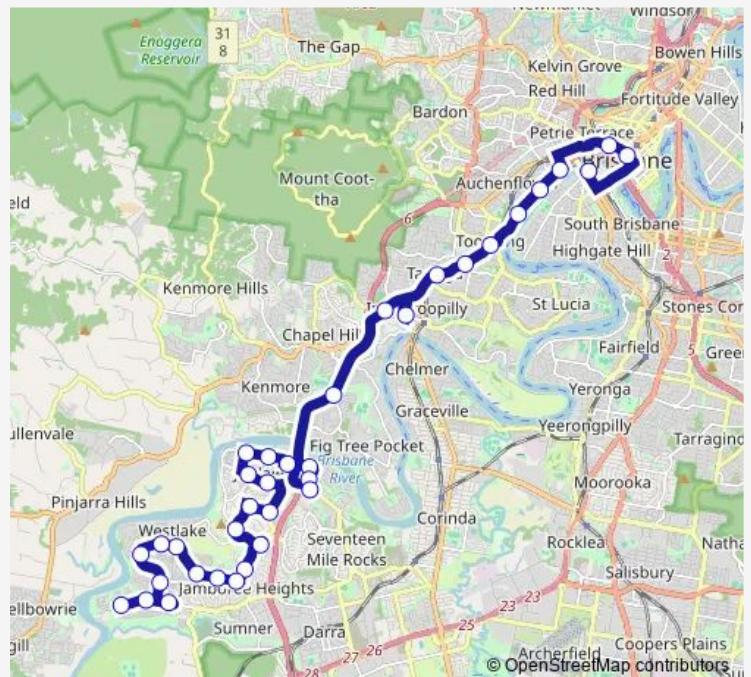

Monday 09:02-21:06

Tuesday —

Wednesday —

Thursday —

Friday 24:13⁺¹

Saturday 07:58-00:01⁺¹

Sunday 09:02-21:06

Route info

Direction: Cultural

Stops: 35

Trip Duration: 1 hour 2 min

450 — Riverhills - City Express via Mt Ommaney

Bounty St at Explorer

Arrabri Ave at Mt Ommaney South near Bowles St

Mount Ommaney Shopping Centre

Dandenong Rd at Jamboree

Horizon Dr at Jamboree Heights near Dandenong Rd

Horizon Dr at Baden Powell

Horizon Dr at Middle Park near Riverhills Rd

Horizon Dr at McLeod near Maribor St

Horizon Dr at Lake View

Horizon Dr at Westlake near Tebera St

Saturday 07:03-22:06

Sunday 08:07-20:11

Route info

Direction: Sumners Rd at Riverhills West near Rufus St

Stops: 32

Trip Duration: 0 hour 57 min

Walker St at Taringa, stop 19

Moggill Rd at Bbc, stop 16