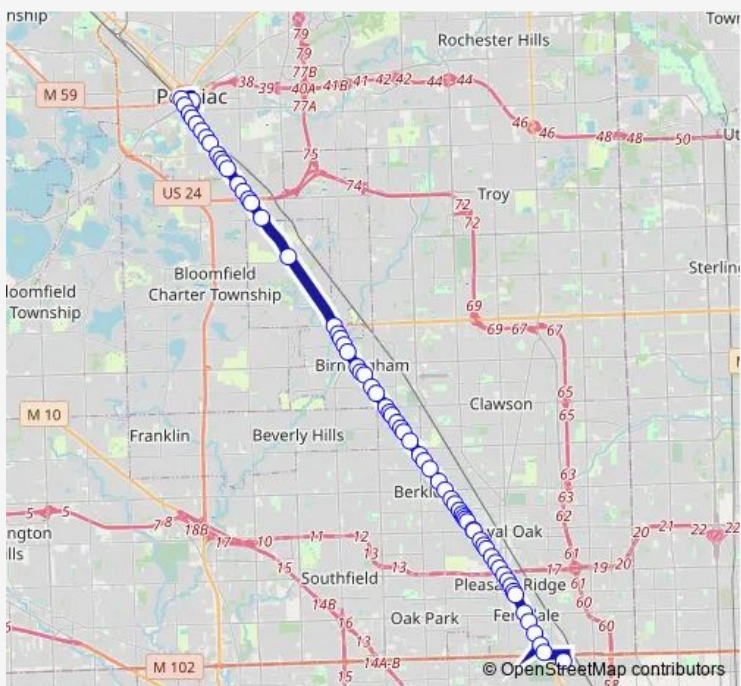

Bus 450 Woodward Local

[Go to website](#)

Direction
 Phoenix Center — Jason Hargrove Transit Center BAY 8
 68 stops
[Open route schedule](#)

- Phoenix Center
- S Perry + E Pike
- Woodward + Huron
- Woodward + W Pike St
- Woodward + Orchard LK Rd
- Woodward + Wesson
- Woodward + Osmun
- Woodward + Rapid
- Woodward + Prospect
- Woodward + Wilson
- Woodward + South Blvd
- Woodward + Nebraska
- Woodward + ST Joseph Hospital
- Woodward + Bassett
- Woodward + N Berkshire
- Woodward + X From Winthrop
- Woodward + Square Lake Rd
- Woodward + Roswell Dr
- Woodward + Hickory Grove
- Woodward & Long Lake Sb
- Woodward + Quarton Rd

Route schedule
 Phoenix Center — Jason Hargrove Transit Center BAY 8

Monday	04:28-23:20
Tuesday	04:28-23:20
Wednesday	04:28-23:20
Thursday	04:28-23:20
Friday	04:28-23:20
Saturday	04:32-22:25
Sunday	06:52-23:04

Route info
 Direction: Phoenix Center
 Stops: 68
 Trip Duration: 0 hour 40 min

450 — Woodward Local **BusMaps**

Woodward + Colonial Ct

N OLD Woodwar + Woodward

N OLD Woodward + Oak

Woodward + Harmon

S OLD Woodward + Merrill

Route info

Direction: Jason Hargrove Transit Center BAY 8

Stops: 68

Trip Duration: 0 hour 49 min

Woodward + Benjamin

Woodward + Webster

Woodward + Trafford

Woodward + Woodslee