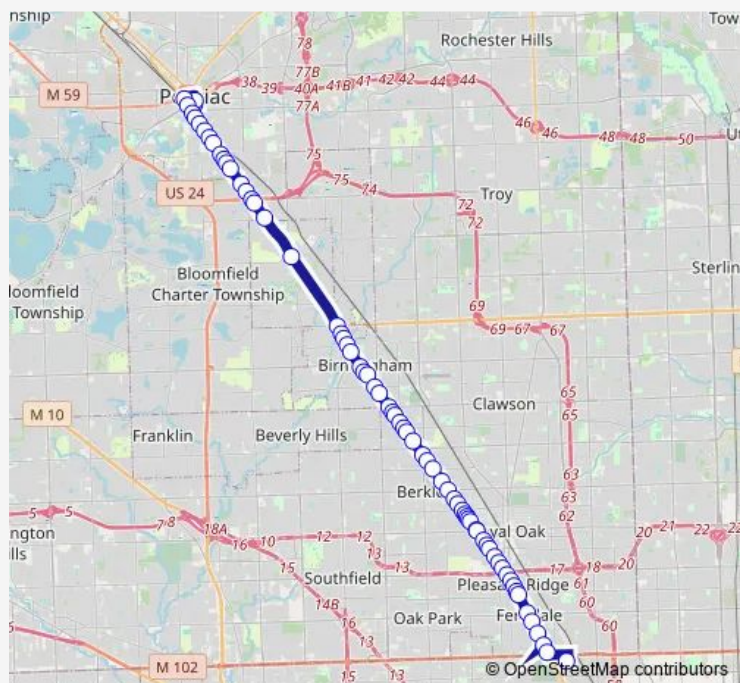

Bus 450 Woodward Local

[Go to website](#)

Direction
 Phoenix Center — Jason Hargrove Transit Center BAY 8
 68 stops
[Open route schedule](#)

- Phoenix Center
- S Perry + E Pike
- Woodward + Huron
- Woodward + W Pike St
- Woodward + Orchard LK Rd
- Woodward + Wesson
- Woodward + Osmun
- Woodward + Rapid
- Woodward + Prospect
- Woodward + Wilson
- Woodward + South Blvd
- Woodward + Nebraska
- Woodward + ST Joseph Hospital
- Woodward + Bassett
- Woodward + N Berkshire
- Woodward + X From Winthrop
- Woodward + Square Lake Rd
- Woodward + Roswell Dr
- Woodward + Hickory Grove
- Woodward & Long Lake Sb
- Woodward + Quarton Rd

Route schedule

Phoenix Center — Jason Hargrove Transit Center BAY 8

Monday	04:28-23:20
Tuesday	04:28-23:20
Wednesday	04:28-23:20
Thursday	04:28-23:20
Friday	04:28-23:20
Saturday	04:32-22:25
Sunday	06:52-23:04

Route info

Direction: Phoenix Center

Stops: 68

Trip Duration: 0 hour 32 min

450 — Woodward Local

Woodward + Colonial Ct

N OLD Woodwar + Woodward

N OLD Woodward + Oak

Saturday 05:30-23:30

Sunday 07:57-21:57

Route info

Direction: Jason Hargrove Transit Center BAY 8

Stops: 68

Trip Duration: 0 hour 47 min

Woodward + Benjamin

Woodward + Webster