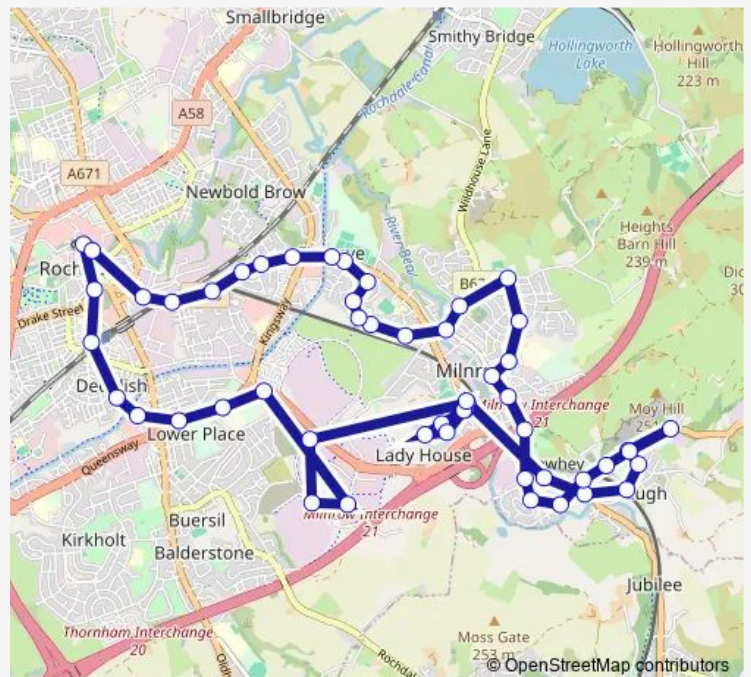

### Direction

Rochdale Interchange — Tim Bobbin

16 stops

[Open route schedule](#)

Rochdale Interchange

Moore Street

Rochdale Railway Station

Letchworth Avenue

### Route schedule

Rochdale Interchange — Tim Bobbin

Monday 07:27

Tuesday 07:27

Wednesday 07:27

Thursday 07:27

Friday 07:27

Saturday —

### Route info

Direction: Rochdale Interchange

Stops: 16

Trip Duration: 0 hour 19 min

450 — Rochdale - Peppermint Bridge

**Direction**

Rochdale Interchange — Rochdale Interchange

52 stops

Michael Faraday Avenue

Amazon Warehouse

Asda Warehouse

James Watt Drive

Harbour Lane

Ashfield Lane

Beechfield Road

Egremont Road