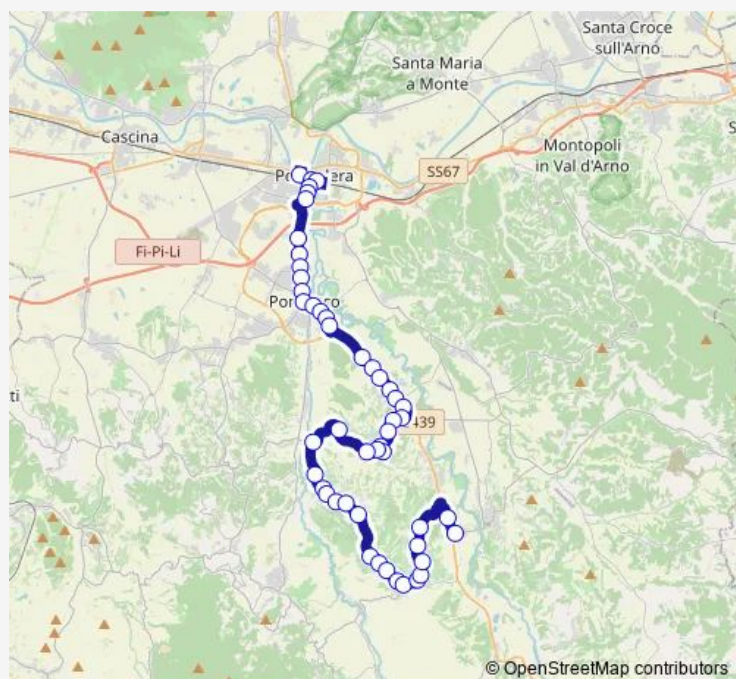

Terricciola V.Poggiarelli 13

Terricciola V.Poggiarelli

V.Volterrana 463

La Rosa V.Volterrana Fr 276

La Rosa V.Volterrana

La Rosa Park

Route schedule

Terricciola V.Terricciocese Fr 37 — La Rosa Park

Monday	06:19
Tuesday	06:19
Wednesday	06:19
Thursday	06:19
Friday	06:19
Saturday	06:19
Sunday	—

Route info

Direction: Terricciola V.Terricciocese Fr 37

Stops: 8

Trip Duration: 0 hour 6 min

Direction

Pontedera Stadio -E- — Santopietro

Friday 06:25-19:29

Saturday 06:25-19:29

Sunday —

Route info

Direction: La Rosa Park

Stops: 49

Trip Duration: 1 hour 10 min

Capannoli V.Del Castello

Direction: La Rosa Park

Stops: 48

Trip Duration: 1 hour 4 min

Capannoli V.Del Castello

Capannoli V.Roma

Capannoli

Capannoli V.Volterrana 77

Capannoli V.Volterrana Conad