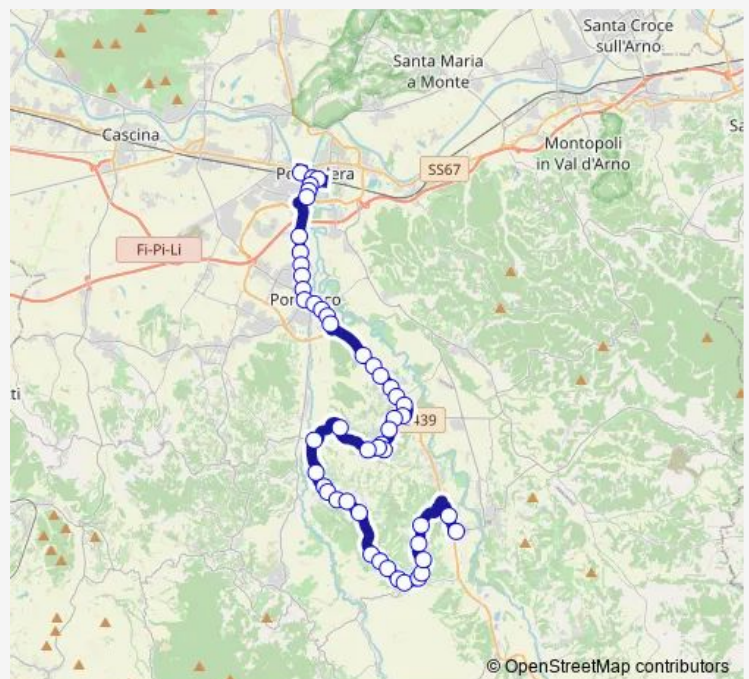

Thursday 13:12

Friday 13:12

Saturday 13:12

Sunday —

Route info

Direction: Pontedera Stadio -C-

Stops: 22

Trip Duration: 0 hour 35 min

Direction

Terricciola V.Terricciocese Fr 37 — La Rosa Park

8 stops

[Open route schedule](#)

Terricciola V.Terricciocese Fr 37

Terricciola V. Terricciocese Fr 43

Terricciola V.Poggiarelli 13

Terricciola V.Poggiarelli

Route info

Direction: Terricciola V.Terricciocese Fr 37

Stops: 8

Trip Duration: 0 hour 6 min

Direction

Pontedera Corsia 1 — La Rosa Park

49 stops

[Open route schedule](#)

Thursday 06:25-19:29

Friday 06:25-19:29

Saturday 06:25-19:29

Sunday —

Route info

Direction: La Rosa Park

Stops: 49

Trip Duration: 1 hour 10 min