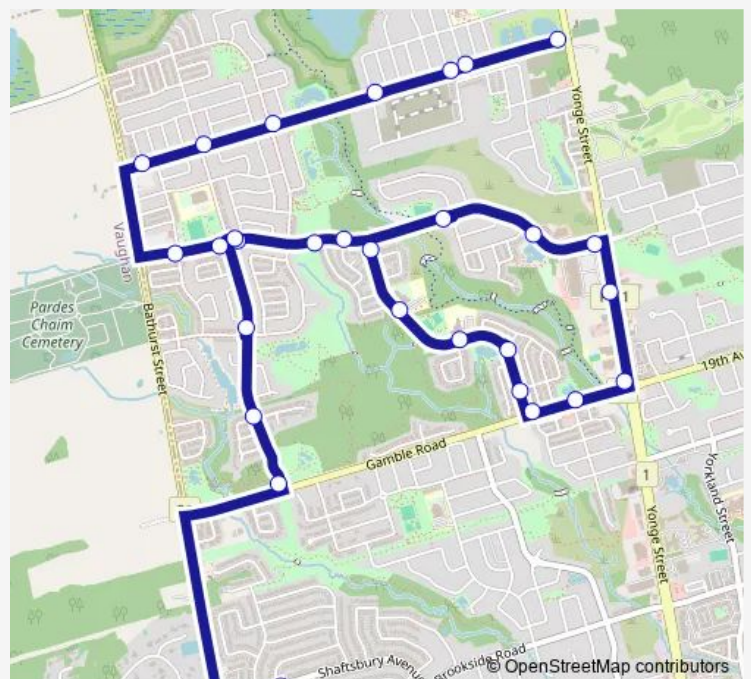

Tower Hill RD / Skywood Dr

Tower Hill RD / Mockingbird Dr

Tower Hill RD / Edelweiss Av

Tower Hill RD / Yonge St

Yonge ST Stop # 5780

Yonge ST / Gamble Rd

Gamble RD / Lacewood Dr

Gamble RD / Rollinghill Rd

Rollinghill RD / Greenbank Dr

Rollinghill RD / Glenis Gate

Rollinghill RD / Richvalley Cres

Route schedule

Jefferson Sdrd / Yonge St — Shaftsbury AV / Painted Rock Av

Monday 07:25

Tuesday 07:25

Wednesday 07:25

Thursday 07:25

Friday 07:25

Saturday —

Sunday —

Route info

Direction: Jefferson Sdrd / Yonge St

Stops: 29

Trip Duration: 0 hour 30 min

450 — ST Theresa SS VIA Tower Hill

Rollinghill RD / Skywood Dr

Rollinghill RD / Tower Hill Rd

Tower Hill RD / Goldlist Dr

Tower Hill RD / Selwyn Rd

Selwyn RD / Hearthsides Av

Selwyn RD / Crossroads Dr

Selwyn RD / Gamble Rd