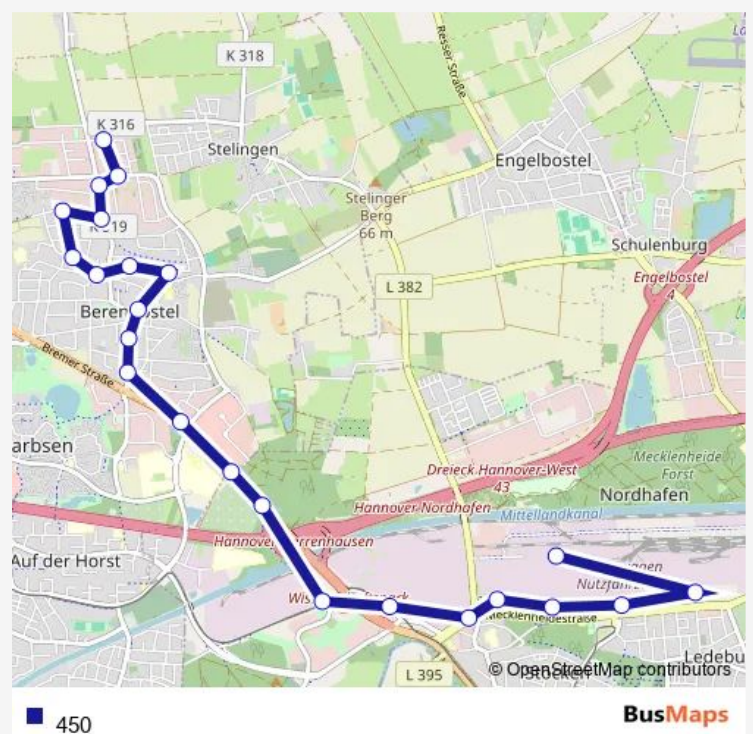

Berenbostel Melanchthonstraße

Berenbostel Weberstraße

Berenbostel Langenhagener Str.

Berenbostel R.-Hesse-Straße

Hannover Am Heidehaus

Wissenschaftspark Marienwerder

Hannover Jädekamp

Hannover Stelinger Straße

Thursday 04:45-00:28⁺¹

Friday 04:45-00:28⁺¹

Saturday 05:28-00:28⁺¹

Sunday 05:28-00:28⁺¹

Route info

Direction: Berenbostel Carl-Zeiss-Straße

Stops: 23

Trip Duration: 0 hour 41 min

450

BusMaps

Hannover VW-Sektor 6

Hannover VW-PKW Tor 1

Direction

Hannover VW-Lackiererei — Berenbostel
Carl-Zeiss-Straße

23 stops

[Open route schedule](#)

Route info

Direction: Hannover VW-Lackiererei

Stops: 23

Trip Duration: 0 hour 39 min

450 Bus time schedules and route maps are available in an offline PDF at busmaps.com. Use the busmaps.com website to see live bus times, train schedule or subway schedule, and step-by-step directions for all public transit in Hannover