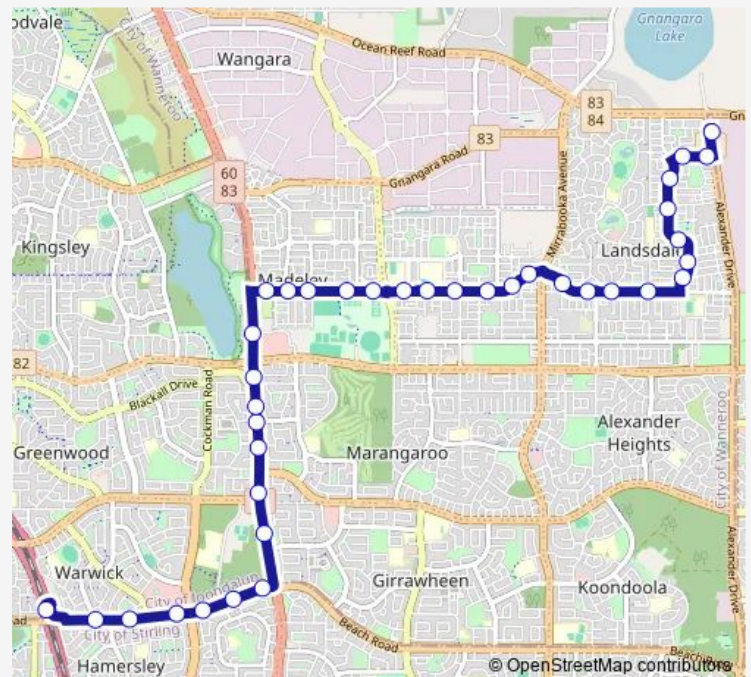

Friday 05:12-20:37

Saturday 06:06-20:06

Sunday 07:07-19:59

Route info

Direction: Alexander Dr After Gngangara Rd

Stops: 37

Trip Duration: 0 hour 25 min

Kingsway Before Langford Bvd

Wanneroo Rd After Kingsway

Wanneroo Rd - Kingsway City Shopping Ctr

Wanneroo Rd After Hepburn Av

Wanneroo Rd Before Parin Rd

Wanneroo Rd After Parin Rd

Wanneroo Rd Before Marangaroo Dr

Wanneroo Rd After Warwick Rd

Wanneroo Rd Before Templeton Cr

Beach Rd Before Harray St

Beach Rd After Harray St

Beach Rd Before Erindale Rd

Beach Rd - Warwick Grove Shopping Ctr

Beach Rd After Glendale Av

Beach Rd After Belvedere Rd

Warwick Stn Stand 1

Direction

Warwick Stn Stand 6 — Alexander Dr After Gnangara Rd

37 stops

[Open route schedule](#)

Warwick Stn Stand 6

Beach Rd After Springvale Dr

Beach Rd Before Dorchester Av

Beach Rd After Dorchester Av