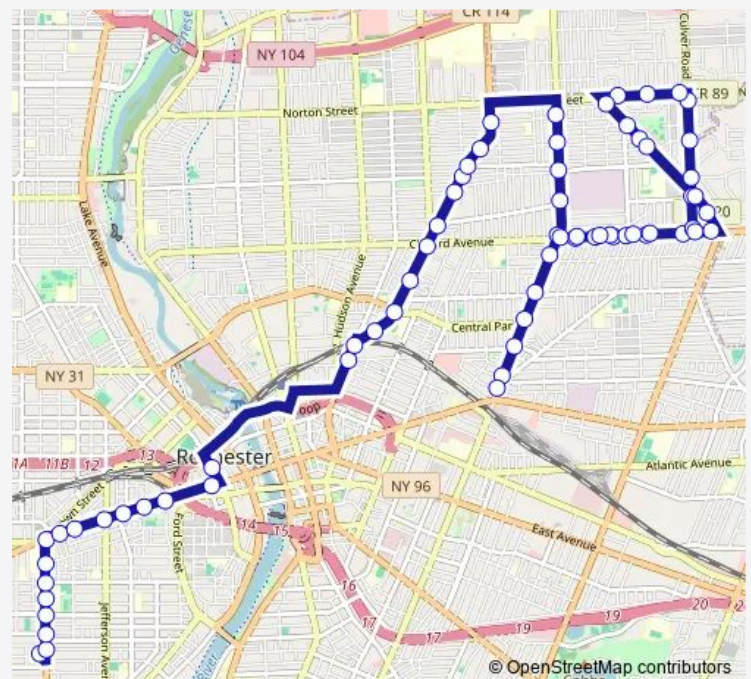

Norton & Woodside

Norton & Strathmore

Waring & Blakeslee

Route schedule

Goodman & Hayward — Wilson Commencement Hs

Monday 06:33

Tuesday 06:33

Wednesday 06:33

Thursday 06:33

Friday 06:33

Saturday —

Sunday —

Route info

Direction: Goodman & Hayward

Stops: 56

Trip Duration: 0 hour 42 min

Saturday —

Sunday —

Route info

Direction: Wilson Commencement Hs

Stops: 67

Trip Duration: 0 hour 42 min

Portland & Randolph

Portland & Grafton