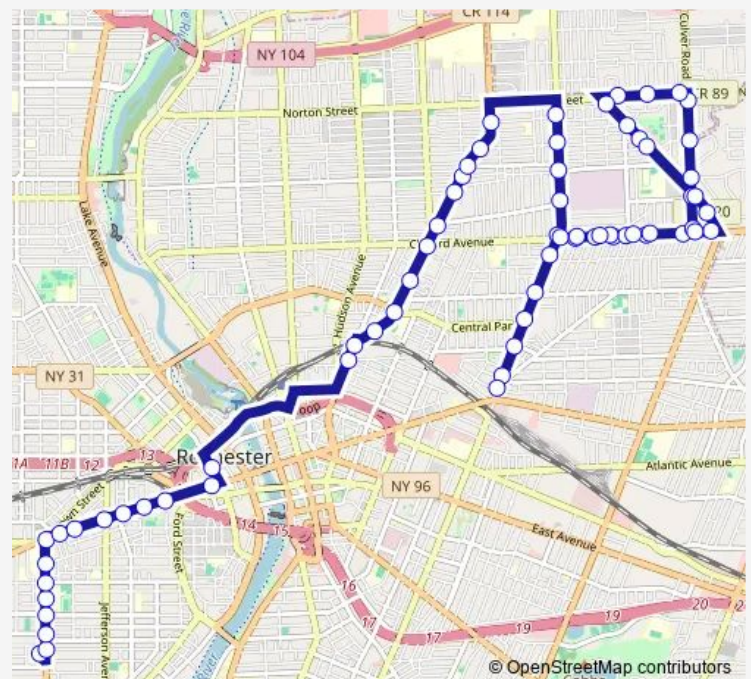

Norton & Woodside

Norton & Strathmore

Waring & Blakeslee

Route schedule

Goodman & Hayward — Wilson Commencement Hs

Monday 06:33

Tuesday 06:33

Wednesday 06:33

Thursday 06:33

Friday 06:33

Saturday —

Sunday —

Route info

Direction: Goodman & Hayward

Stops: 56

Trip Duration: 0 hour 42 min

Saturday —

Sunday —

Route info

Direction: Wilson Commencement Hs

Stops: 67

Trip Duration: 0 hour 42 min

Portland & Randolph

Portland & Grafton