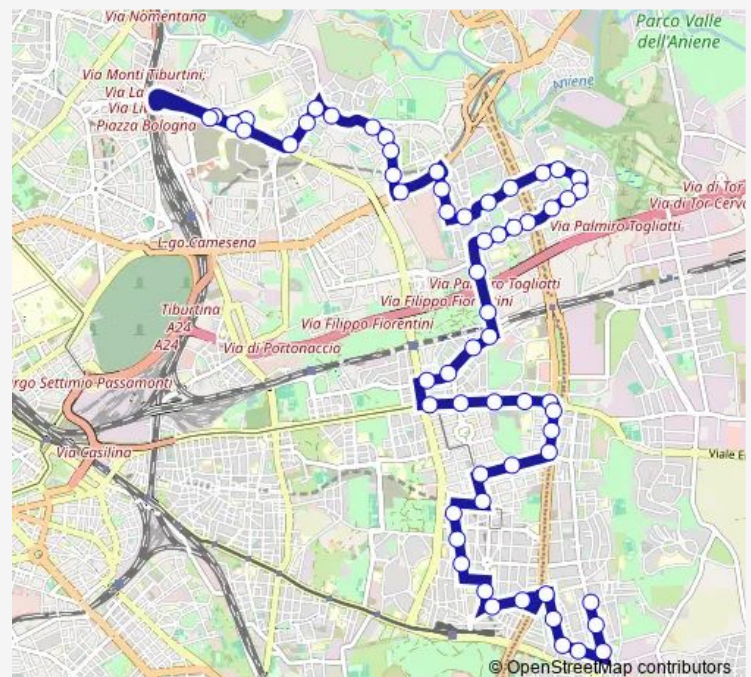

### Route schedule

MONTI TIBURTINI/PERTINI (H) — ALESSANDRINO

Monday 05:30-24:00

Tuesday 05:30-24:00

Wednesday 05:30-24:00

Thursday 05:30-24:00

Friday 05:30-24:00

Saturday 05:30-24:00

### Route info

Direction: MONTI TIBURTINI/PERTINI (H)

Stops: 60

Trip Duration: 1 hour 13 min

Bardanzellu

Bardanzellu/Campilli

Franceschini/Zanardi

Franceschini/Sommovigo