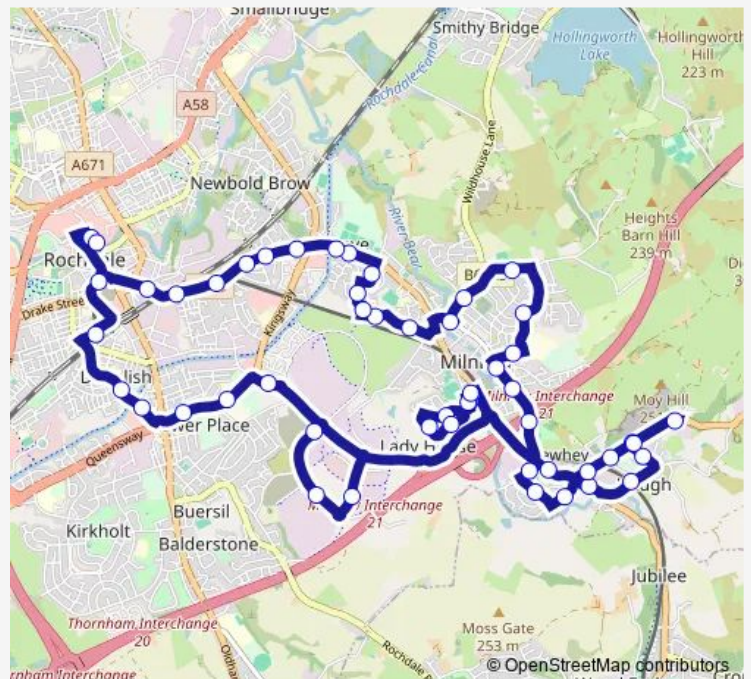

James Watt Drive

Harbour Lane

Ashfield Lane

Beechfield Road

Egremont Road

Egremont Road

Ashfield Lane

Harbour Lane

Thursday 05:37-18:40

Friday 05:37-18:40

Saturday 05:37-17:30

Sunday 09:34-16:34

Route info

Direction: Rochdale Interchange

Stops: 52

Trip Duration: 0 hour 55 min

450 — Rochdale - Peppermint Bridge circular

Haugh Lane

Bird in the Hand

Peppermint Bridge Terminus

Bird in the Hand

Newhey Metrolink Stop

Newhey Post Office

Cedar Lane

Monday 07:27

Tuesday 07:27

Wednesday 07:27

Thursday 07:27

Friday 07:27

Saturday —

Sunday —

Route info