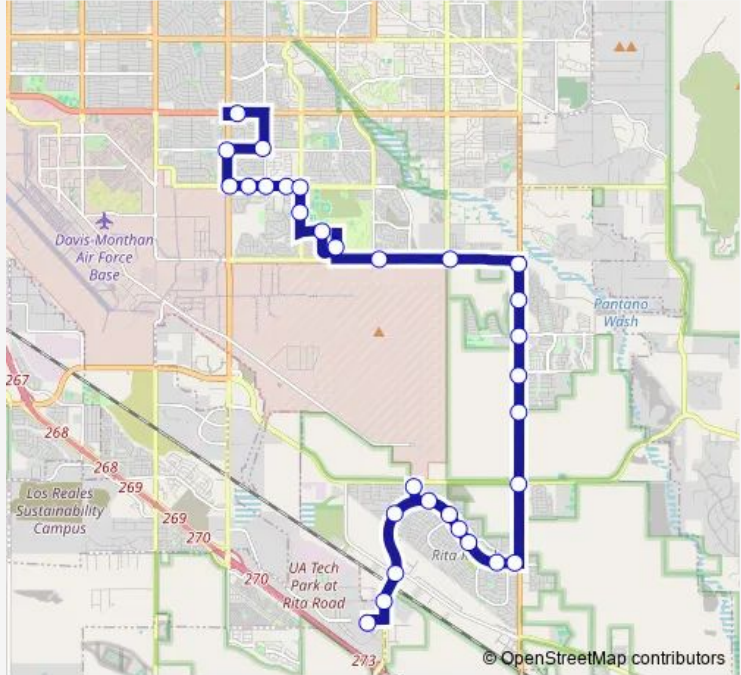

**Bus 450 Southeast Tucson/Rita Ranch**

[Go to website](#)

**Direction**  
 Golf Links/Park & Ride (Inside) — UA Technology Park  
 30 stops  
[Open route schedule](#)

- Golf Links/Park & Ride (Inside)
- Stella/Prudence (Nw)
- SS/Kolb/Stella (Sw)
- SS/Escalante/Kolb (Se)
- SS/Escalante/Poinciana (Se)
- SS/Escalante/Winter Palm (Se)
- SS/Escalante/Evergreen (Se)
- Pantano/Escalante (Sw)
- Pantano/Dogwood (Sw)
- SS/Poinciana/Clements Center (Inside)
- Pima College East Campus (Es)
- SS/Irvington/Joshua Tree (Se)
- SS/Irvington/Harrison (Se)
- Houghton/Irvington (Sw)
- SS/Houghton/Seven Generations (Sw)
- SS/Houghton/Drexel (Sw)
- SS/Houghton/Bilby (Sw)
- SS/Houghton/Poorman (Sw)
- SS/Houghton/Valencia (Sw)
- SS/Rita Rd/Houghton (Nw)
- SS/Rita Rd/Rankin Lp1(Nw)

**Route schedule**  
 Golf Links/Park & Ride (Inside) — UA Technology Park

Monday	06:28-18:28
Tuesday	06:28-18:28
Wednesday	06:28-18:28
Thursday	06:28-18:28
Friday	06:28-18:28
Saturday	—
Sunday	—

**Route info**  
 Direction: Golf Links/Park & Ride (Inside)  
 Stops: 30  
 Trip Duration: 0 hour 35 min

450 — Southeast Tucson/Rita Ranch **BusMaps**

SS/Rita Rd/Rankin Lp(Ne)

SS/Rita Rd/Ashford Dr (Nw)

SS/Rita Rd/Azuma Wy (Nw)

SS/Rita Rd/Mesquite Elementary School (Nw)

SS/Nexus/Lapalma Dr (Nw)

SS/Rita Rd/Athel Tree Dr (Sw)

SS/Rita Rd/Old Vail Rd (Sw)

SS/Rita Rd/Chrome Hearts (Sw)

UA Technology Park

**Direction**

UA Technology Park — Golf Links/Park &amp; Ride (Inside)

29 stops

[Open route schedule](#)

UA Technology Park