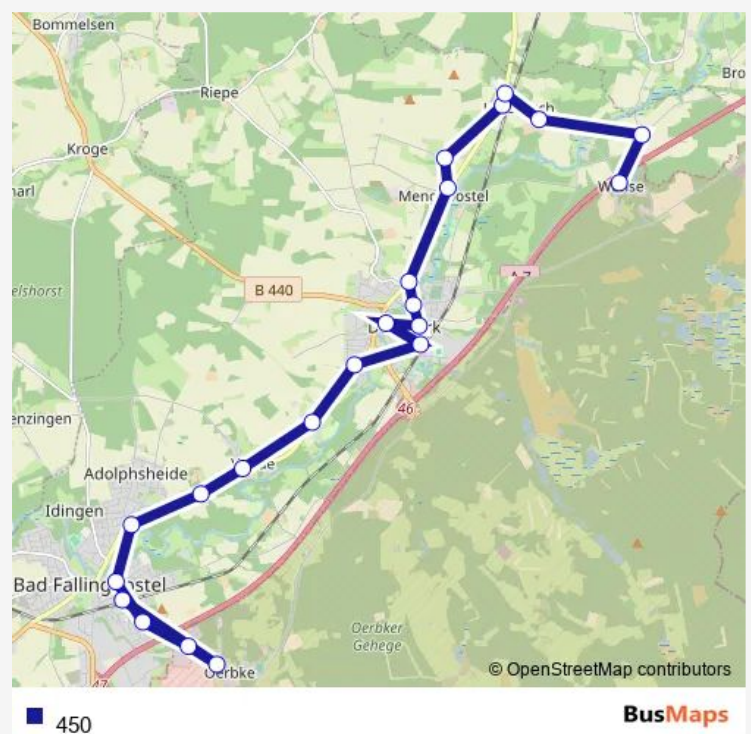

Adolphsheide Abzw., Mast 1 N

Bad Fallingbostel H.-Löns-Schule, Mast 1 N

Bad Fallingbostel Idinger Heide, Mast 1 O

Bad Fallingbostel Kreisverwaltung, Mast 1 S

Route schedule

Wense Krug, Mast 1 O — Bad Fallingbostel Bahnhof, Mast 1 S

Monday 07:56

Tuesday —

Wednesday —

Thursday —

Friday 07:56

Saturday —

Sunday —

Route info

Direction: Wense Krug, Mast 1 O

Stops: 22

Trip Duration: 0 hour 37 min

Direction

Dorfmark Kriegerweg, Mast 1 N — Wense Krug, Mast 1 O

8 stops

[Open route schedule](#)

Dorfmark Kriegerweg, Mast 1 N

Amtsfelde, Mast 1 O

Riepe, Mast 1 S

Riepe 14, Mast 1 S

Dorfmark Rieper Str. 25, Mast 1 S

Dorfmark Rieper Str. 20, Mast 1 W

Dorfmark Rieper Str. 12 a, Mast 1 N

Wense Krug, Mast 1 O

Route schedule