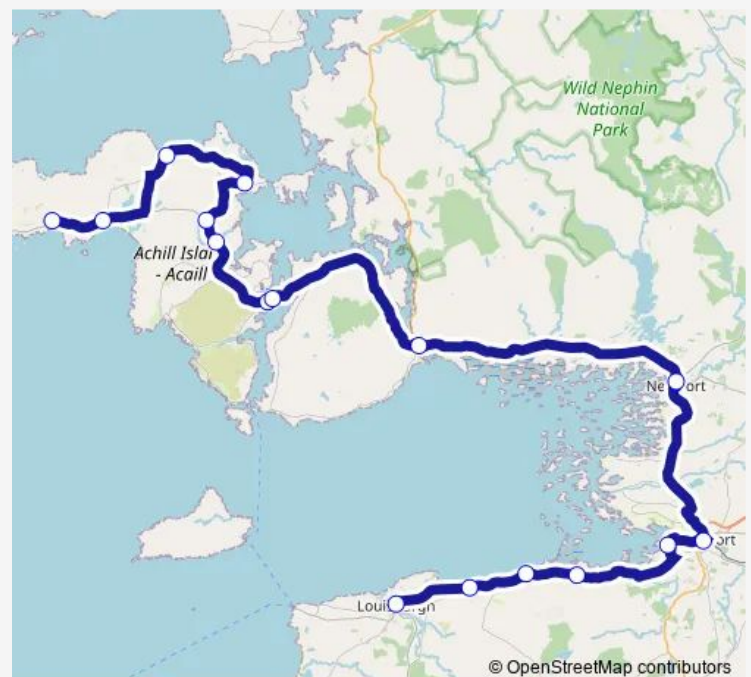

Cashel (Achill Ted Lavelles Bar)

Bun an Churraigh

Dún Ibhí

Dugort

Keel

Dooagh

Route schedule

Louisburgh — Dooagh

Monday 05:30-18:50

Tuesday 05:30-18:50

Wednesday 05:30-18:50

Thursday 05:30-18:50

Friday 05:30-18:50

Saturday 05:30-18:50

Sunday 07:40-18:00

Route info

Direction: Louisburgh

Stops: 16

Trip Duration: 2 hour 7 min

450 — Dooagh - Louisburgh

BusMaps

Direction

Dooagh — Louisburgh

16 stops

Saturday 07:25-19:20

Sunday 09:20-20:05

Route info

Direction: Dooagh

Stops: 16

Trip Duration: 2 hour 11 min

450 Bus time schedules and route maps are available in an offline PDF at busmaps.com. Use the busmaps.com website to see live bus times, train schedule or subway schedule, and step-by-step directions for all public transit in Dooagh