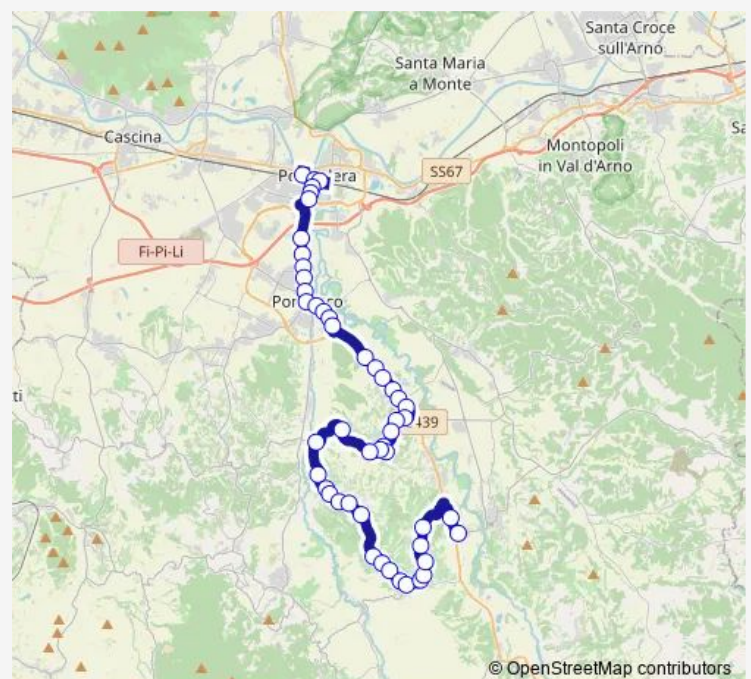

Thursday 07:00-18:56

Friday 07:00-18:56

Saturday 07:00-18:56

Sunday —

Route info

Direction: Pontedera Corsia 4

Stops: 49

Trip Duration: 1 hour 4 min

Route info

Direction: Terricciola

Stops: 23

Trip Duration: 0 hour 28 min

Direction

Terricciola V.Terricciocese Fr 37 — La Rosa Park

8 stops

[Open route schedule](#)

Stops: 8

Trip Duration: 0 hour 6 min

Direction

La Rosa Park — Pontedera Autostazione

48 stops

[Open route schedule](#)

La Rosa Park

La Rosa V.Volterrana Distributore

Route info

Direction: La Rosa Park

Stops: 48

Trip Duration: 1 hour 4 min

Capannoli V.Del Castello

Capannoli V.Roma

Capannoli

Capannoli V.Volterrana 77