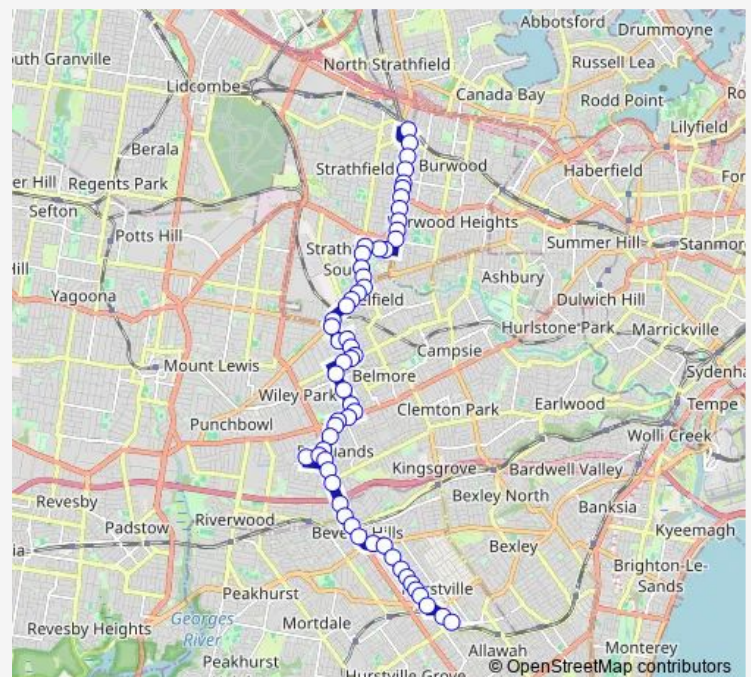

Roselands Shopping Centre, Roseland Av, Stand B

Roseland Av Before King Georges Rd

Canarys Rd After King Georges Rd

Canarys Rd At Nicoll St

Canarys Rd Opp Ludgate St

Canterbury Rd Before Sproule St

Route schedule

Westfield Hurstville, Cross St — Strathfield Station, Albert Rd, Stand F

Monday 05:29-22:10

Tuesday 05:29-22:10

Wednesday 05:29-22:10

Thursday 05:29-22:10

Friday 05:29-22:10

Saturday 06:12-22:18

Sunday 07:25-19:04

Route info

Direction: Westfield Hurstville, Cross St

Stops: 54

Trip Duration: 0 hour 54 min

450 — Hurstville to Strathfield

Canterbury Rd After Willeroo St

Haldon St After Canterbury Rd

Haldon St Before Hall Pde

Direction: Strathfield Station, Albert Rd, Stand F

Stops: 58

Trip Duration: 0 hour 54 min

Benaroon Rd At Yangoora Rd

Benaroon Rd After Allan Av

Benaroon Rd At Lakemba St

Lakemba St At Moreton St

Lakemba St Opp St Therese's Primary School