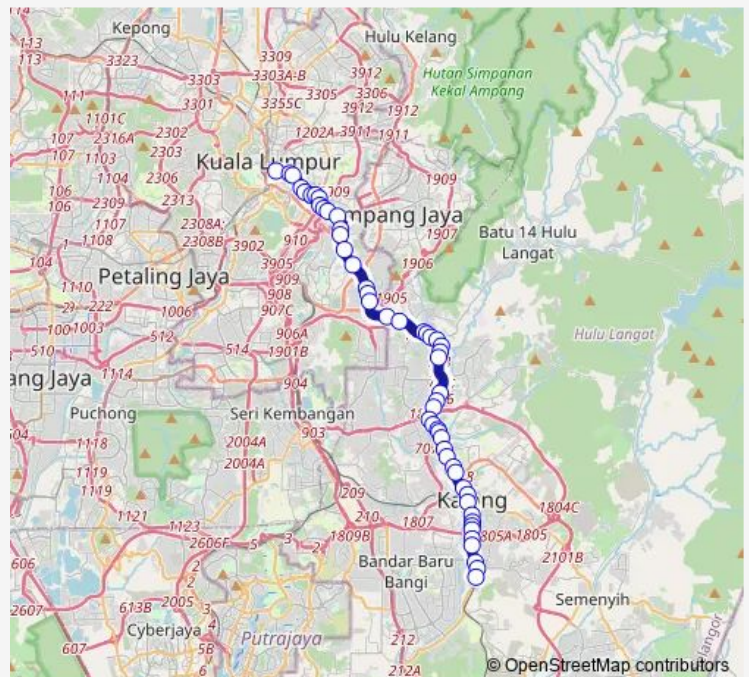

Thursday 06:00-22:30

Friday 06:00-22:30

Saturday 06:25-22:30

Sunday 06:25-22:30

Route info

Direction: (M) KI101 HUB Lebu Pudu

Stops: 52

Trip Duration: 1 hour 12 min