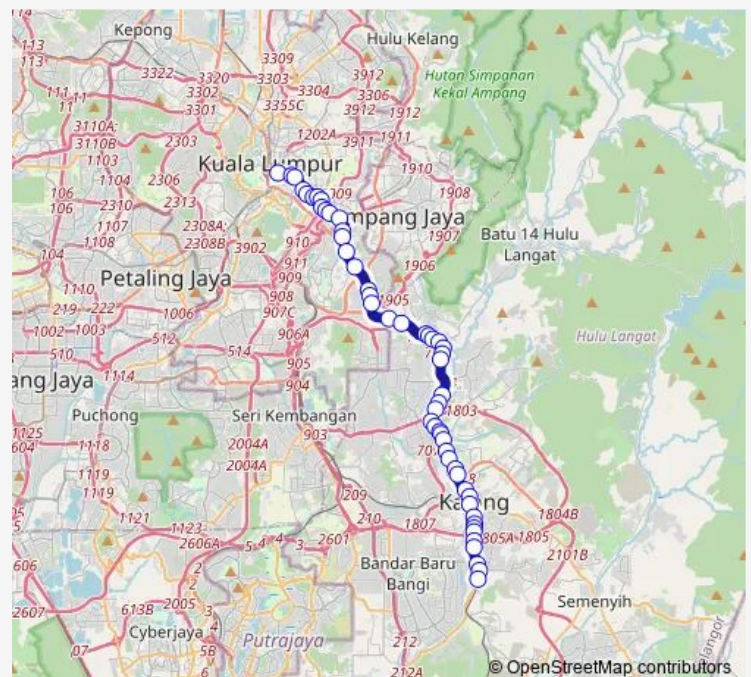

KI919 Taman Bukit Hijau

KJ712 Cheras ZEN Park

KJ702 PGA/Cuepacs

Route schedule

(M) KI101 HUB Lebu Pudu — KJ461 Hentian Kajang

Monday 06:00-22:30

Tuesday 06:00-22:30

Wednesday 06:00-22:30

Thursday 06:00-22:30

Friday 06:00-22:30

Saturday 06:25-22:30

Sunday 06:25-22:30

Route info

Direction: (M) KI101 HUB Lebu Pudu

Stops: 52

Trip Duration: 1 hour 12 min