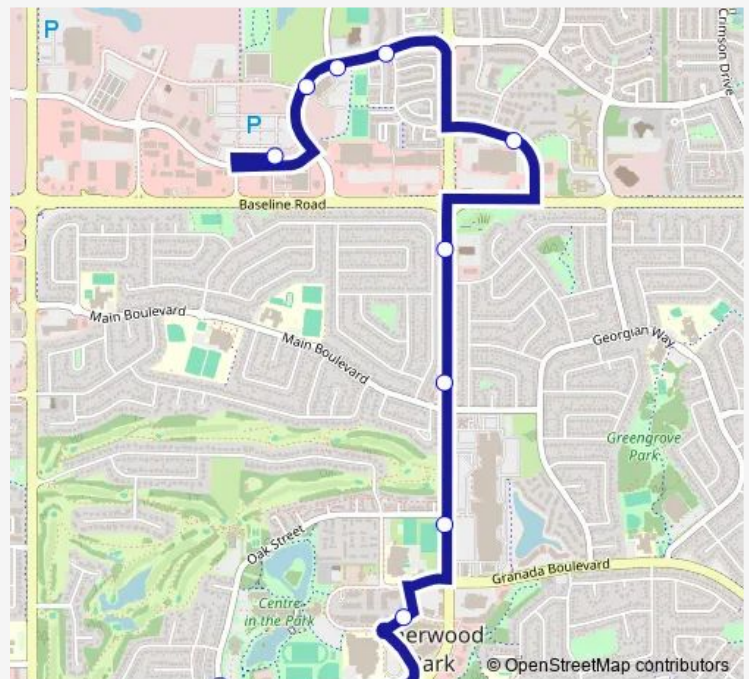

### Direction

Bethel Transit Terminal — Oak St & Sherwood Dr

10 stops

[Open route schedule](#)

Bethel Transit Terminal

Bethel Dr & Broadview Rd

Bethel Dr & Bethel Wy

Bethel Dr & Bothwell Dr

Cranford Way

Sherwood Dr & Baseline Rd

Sherwood Dr & Main Blvd

Sherwood Dr & Oak St

Festival Ln & Festival Av

Oak St & Sherwood Dr

### Route schedule

Bethel Transit Terminal — Oak St & Sherwood Dr

Monday 05:54-18:45

Tuesday 05:54-18:45

Wednesday 05:54-18:45

Thursday 05:54-18:45

Friday 05:54-18:45

Saturday —

### Route info

Direction: Bethel Transit Terminal

Stops: 10

Trip Duration: 0 hour 13 min

450 — Bethel - Centre in the Park

**Direction**

Oak St &amp; Sherwood Dr — Bethel Transit Terminal

12 stops