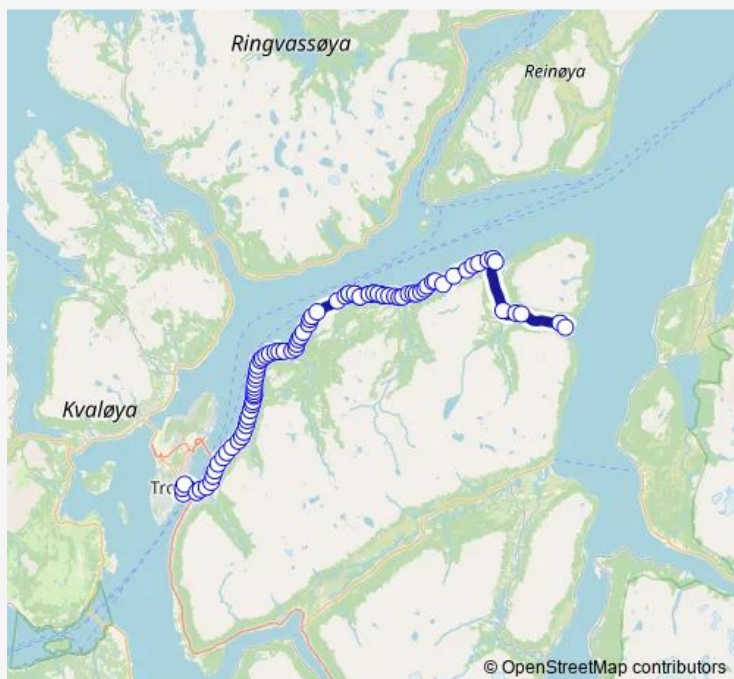

Thursday 14:20-14:40

Friday 14:20-14:40

Saturday —

Sunday —

Route info

Direction: Tromsø Prostneset

Stops: 84

Trip Duration: 1 hour 8 min

450 — Tromsø - Oldervik

Seljelund nord

Movik Myrland

Movik Råttbukta

Movikvegen

Movik Rotneset sør

Movik Rotneset

Storslettvegen