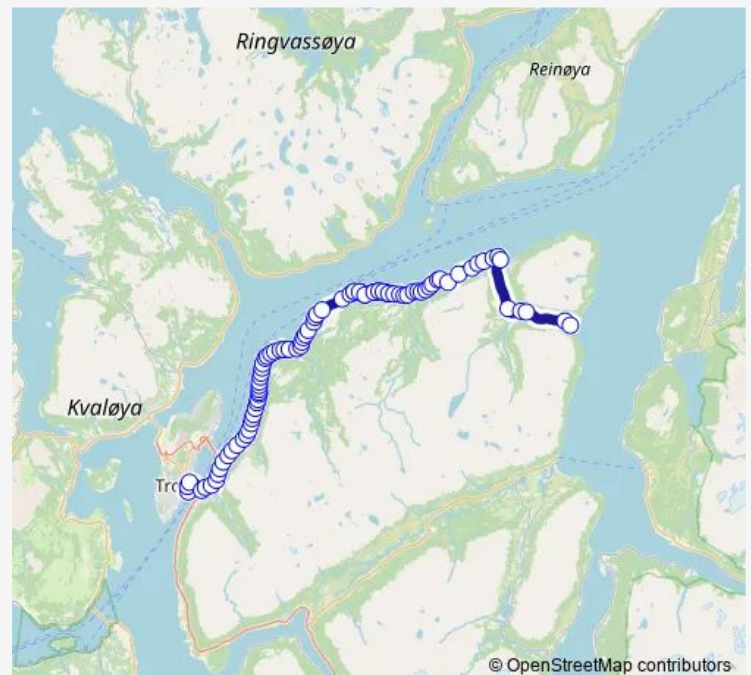

Skjelnan

Skjelnanvegen

Seljelund

Route schedule

Tromsø Prostneset — Oldervik

Monday 14:20-14:40

Tuesday 14:20-14:40

Wednesday 11:40-14:20

Thursday 14:20-14:40

Friday 14:20-14:40

Saturday —

Sunday —

Route info

Direction: Tromsø Prostneset

Stops: 84

Trip Duration: 1 hour 8 min

450 — Tromsø - Oldervik

Seljelund nord

Movik Myrland

Movik Råttbukta

Movikvegen

Movik Rotneset sør

Movik Rotneset

Storslettvegen