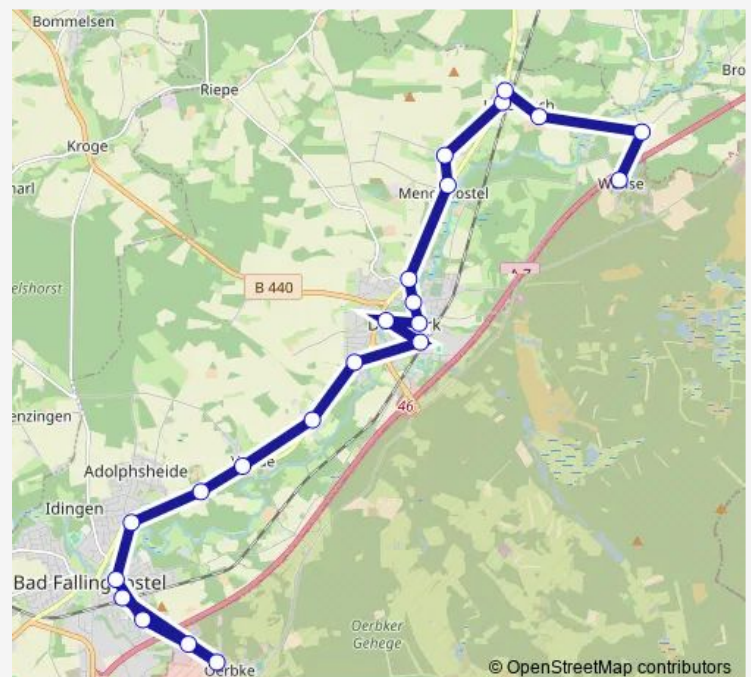

Monday 07:00

Tuesday 07:00

Wednesday 07:00

Thursday 07:00

Friday 07:00

Saturday —

Sunday —

Route info

Direction: Dorfmark Bahnhof

Stops: 8

Trip Duration: 0 hour 25 min

■ 450

Direction

Bad Fallingbostel Hermann-Löns-Schule — Bad Fallingbostel Bahnhof

7 stops

[Open route schedule](#)