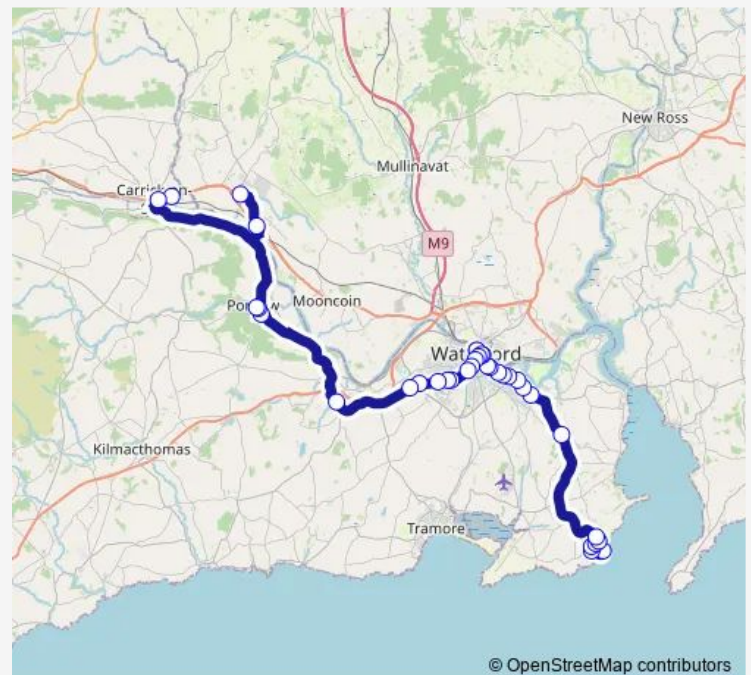

Lombard Street

Waterpark College

Newtown

Route schedule

Carrick-on-Suir — Dunmore East

Monday 07:20-21:00

Tuesday 07:20-21:00

Wednesday 07:20-21:00

Thursday 07:20-21:00

Friday 07:20-21:00

Saturday 07:20-21:00

Sunday 07:20-21:00

Route info

Direction: Carrick-on-Suir

Stops: 33

Trip Duration: 1 hour 39 min

354 — Portlaw - Waterford - Dunmore East

Newtown Road

Glenville Park

The Sycamores

Waterford Hospital

Viewmount Park

Brass Cock

Island View

Friday 07:40-22:50

Saturday 07:40-22:50

Sunday 07:40-22:50

Route info

Direction: Dunmore East

Stops: 36

Trip Duration: 1 hour 43 min

Woodlawn Grove