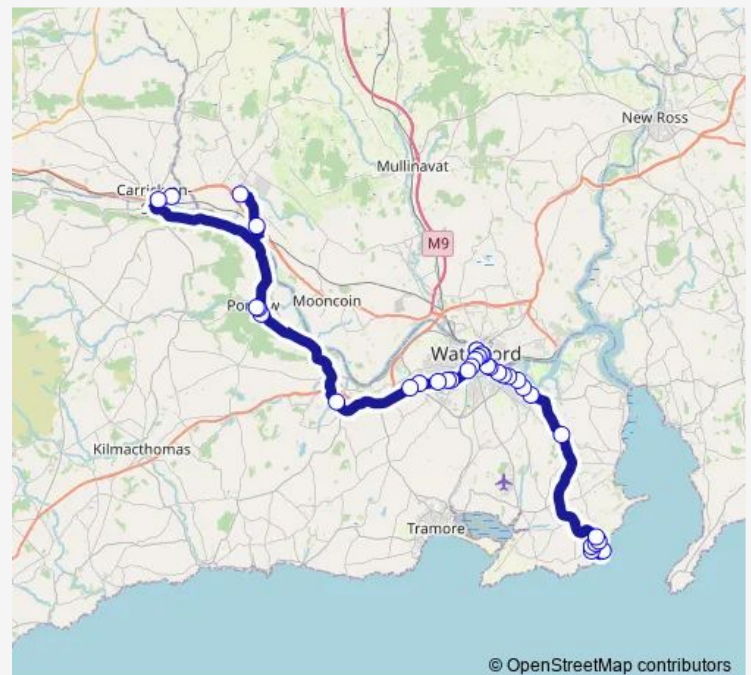

Lombard Street

Waterpark College

Newtown

Route schedule

Carrick-on-Suir — Dunmore East

Monday 07:20-21:00

Tuesday 07:20-21:00

Wednesday 07:20-21:00

Thursday 07:20-21:00

Friday 07:20-21:00

Saturday 07:20-21:00

Sunday 07:20-21:00

Route info

Direction: Carrick-on-Suir

Stops: 33

Trip Duration: 1 hour 33 min

© OpenStreetMap contributors

354 — Portlaw - Waterford - Dunmore East

BusMaps

Newtown Road

Glenville Park

The Sycamores

Waterford Hospital

Viewmount Park

Brass Cock

Island View

Becketts Bar

Ballinkina

Horsequarter Cross

The Park

Dunmore East

Direction