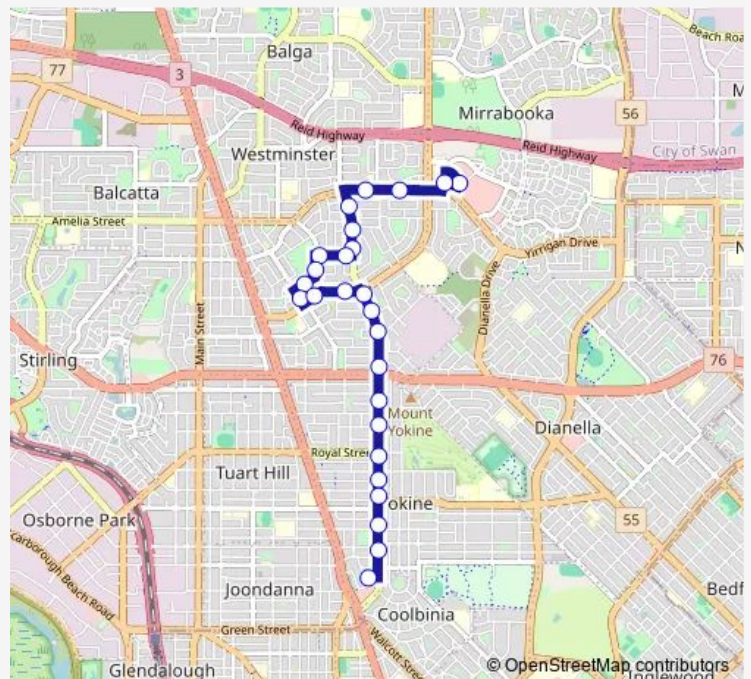

### Route schedule

Nangar St After Flinders St — Mirrabooka Station Stand 2

Monday 10:05-14:05

Tuesday 10:05-14:05

Wednesday 10:05-14:05

Thursday 10:05-14:05

Friday 10:05-14:05

Saturday —

### Route info

Direction: Nangar St After Flinders St

Stops: 28

Trip Duration: 0 hour 17 min

Flinders St Before Koorooda Rd

Flinders St Before Ravenswood Dr

Ravenswood Dr Before Changton Wy

Ravenswood Dr After Majella Rd